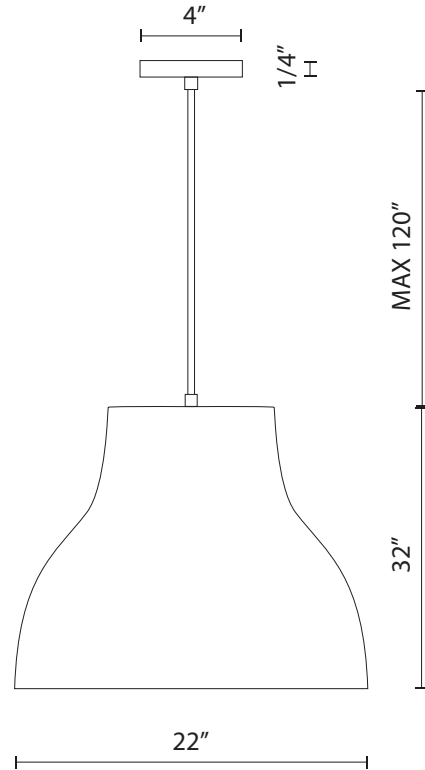

### Product Descriptions

Single lamp pendant with tapered aluminum shade showcasing powder-coated finishes. Exterior shade colors are either black, gray or white with matte white interior. Suspended by cloth cable to a maximum 120" length. Available in 3 sizes.

Canopy dimensions:

D: 4"; H: 1/4"

Comments: