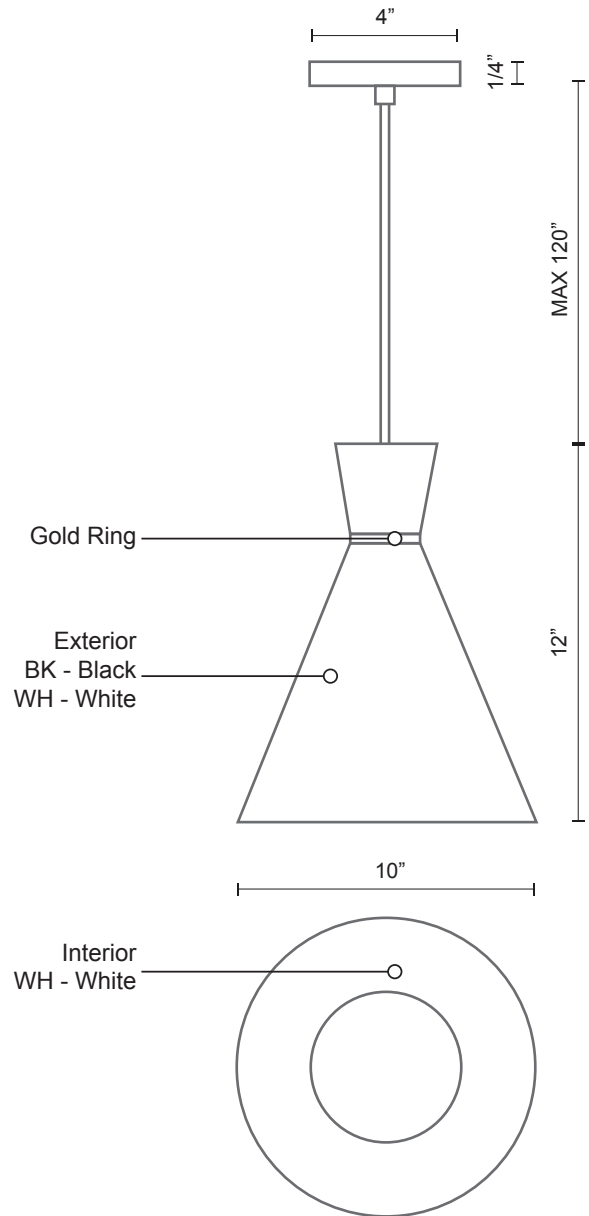

493210

Specification Sheet

Pendant

Black with Gold

White with Gold

PROJECT							
DATE						TYPE	
Voltage	Watt	LED Lumens	Delivered Lumens	Finish(es)		Color Temp	N/A
120V	1 x 60W*	N/A	N/A	BK/GD - Black with Gold		CRI(Ra)	N/A
120V	1 x 60W*	N/A	N/A	WH/GD - White with Gold		Dimming	N/A
						Rated Life	N/A

*Preliminary figures

Product Descriptions

Single lamp pendant with conical aluminum shade with fine powder-coated finishes and anodized gold ring detail. Exterior shade colors are white or black with matte white interior. Suspended by cloth cable to a maximum 120" length. Available in 3 sizes.

Product Details

UL Listed.

5-years warranty.

Complete warranty terms located at:

www.kuzcolighting.com/warranty

Lamp type incandescent with E26 medium base bulb (bulb not included).

Canopy dimensions:

D: 4"; H: 1/4"