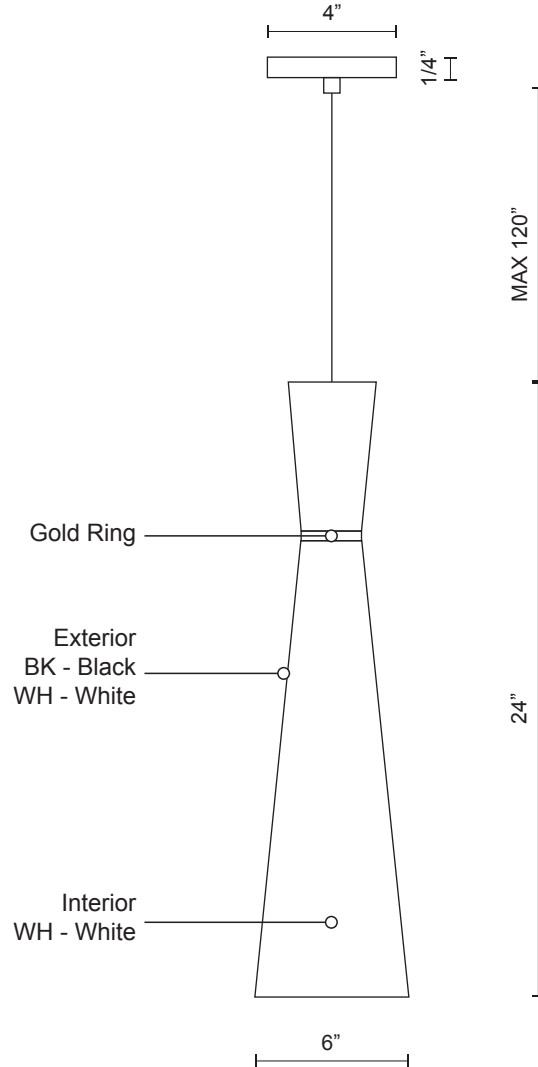

493206

Specification Sheet

Pendant

Product Descriptions

Single lamp pendant with conical aluminum shade with fine powder-coated finishes and anodized gold ring detail. Exterior shade colors are white or black with matte white interior. Suspended by cloth cable to a maximum 120" length. Available in 3 sizes.

Product Details

UL Listed.

5-years warranty.

Complete warranty terms located at:

www.kuzcolighting.com/warranty

Lamp type incandescent with E26 medium base bulb (bulb not included).

Canopy dimensions:
D: 4"; H: 1/4"

PROJECT						
DATE					TYPE	
Voltage	Watt	LED Lumens	Delivered Lumens	Finish(es)	Color Temp	N/A
120V	1 x 60W*	N/A	N/A	BK/GD - Black with Gold	CRI(Ra)	N/A
120V	1 x 60W*	N/A	N/A	WH/GD - White with Gold	Dimming	N/A
					Rated Life	N/A

*Preliminary figures

Comments: