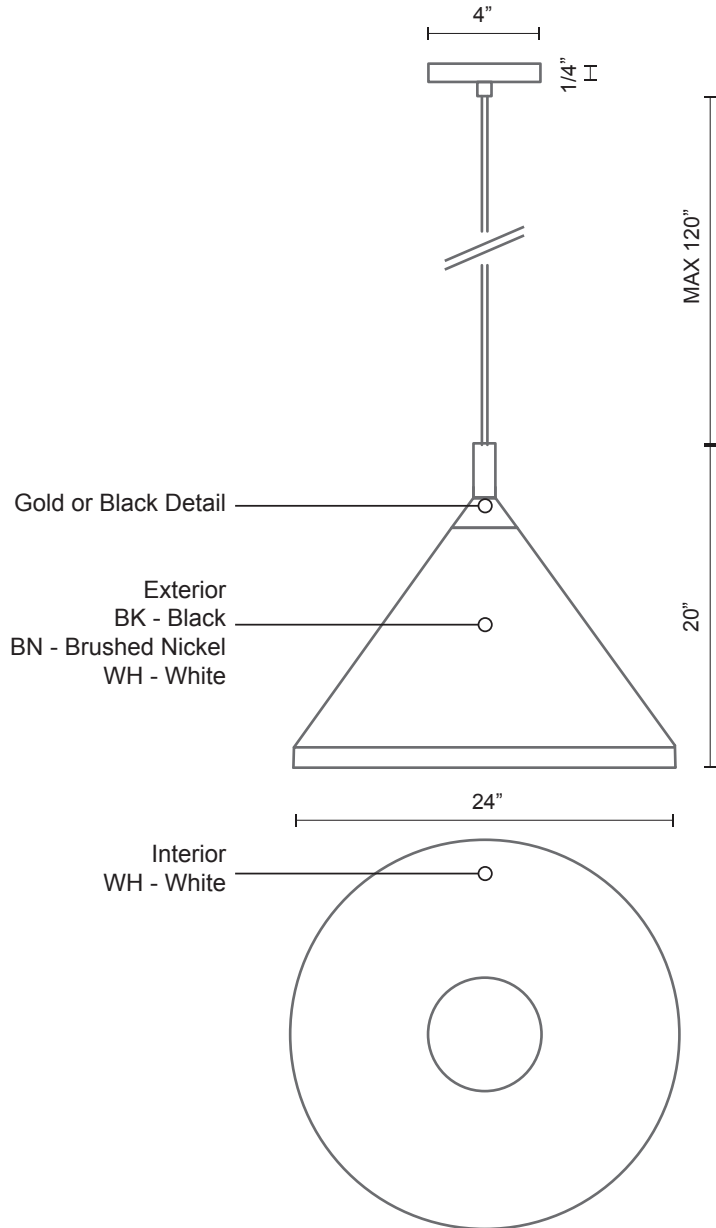

492824

Specification Sheet

Pendant

Black with Gold

White with Gold

Brushed Nickel with Black

Product Descriptions

Single lamp pendant with conical aluminum shade with fine powder-coated or plated finishes with contrasting finial. Exterior shade colors are black or white with gold detail or brushed nickel with black detail. Suspended by cloth cable to a maximum 120" length. Available in 2 sizes.

Product Details

UL Listed.

5-years warranty.

Complete warranty terms located at:

www.kuzcolighting.com/warranty

Lamp type incandescent with E26 medium base bulb (bulb not included).

PROJECT

DATE

TYPE

Voltage	Watt	LED Lumens	Delivered Lumens	Finish(es)	Color Temp	CRI(Ra)	Dimming	Rated Life
120V	1 x 60W*	N/A	N/A	BK/GD - Black with Gold	N/A	N/A	N/A	N/A
120V	1 x 60W*	N/A	N/A	BN/BK - Brushed Nickel/Black	N/A	N/A	N/A	N/A
120V	1 x 60W*	N/A	N/A	WH/GD - White with Gold	N/A	N/A	N/A	N/A

*Preliminary figures

Comments:

Canopy dimensions:
D: 4"; H: 1/4"