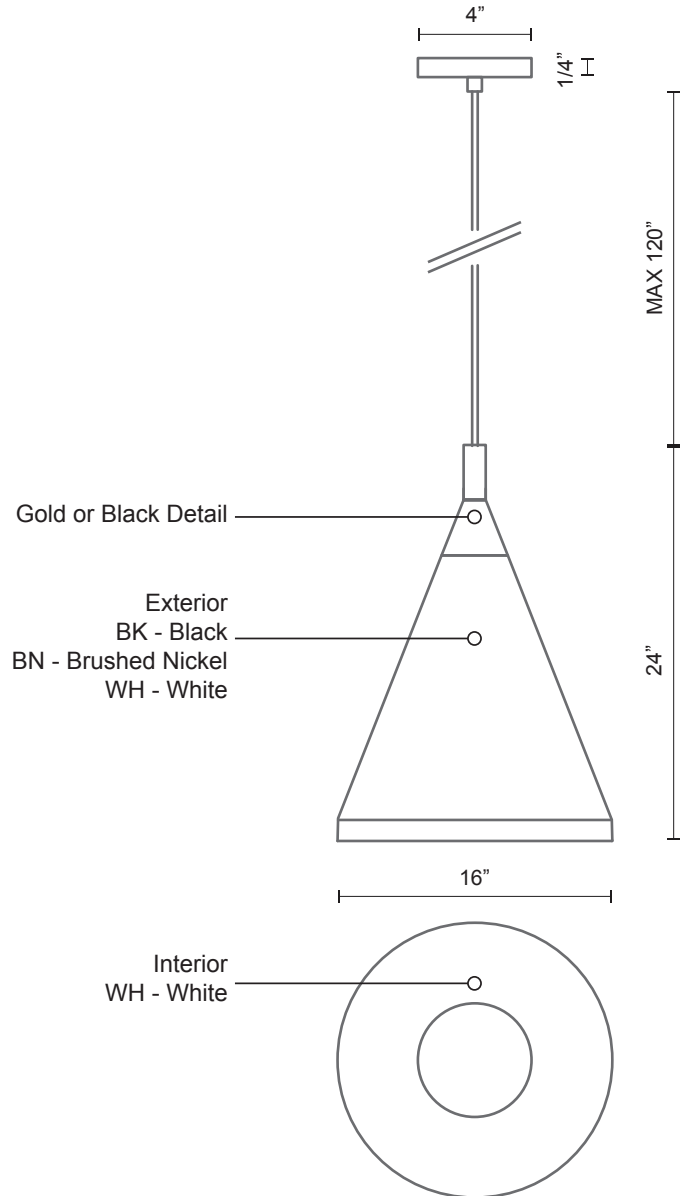

## Pendant

Black with Gold

White with Gold

Brushed Nickel with Black

PROJECT							
DATE				TYPE			
Voltage	Watt	LED Lumens	Delivered Lumens	Finish(es)		Color Temp	N/A
120V	1 x 60W*	N/A	N/A	BK/GD - Black with Gold		CRI(Ra)	N/A
120V	1 x 60W*	N/A	N/A	BN/BK - Brushed Nickel/Black		Dimming	N/A
120V	1 x 60W*	N/A	N/A	WH/GD - White with Gold		Rated Life	N/A

\*Preliminary figures

### Product Descriptions

Single lamp pendant with conical aluminum shade with fine powder-coated or plated finishes with contrasting finial. Exterior shade colors are black or white with gold detail or brushed nickel with black detail. Suspended by cloth cable to a maximum 120" length. Available in 3 sizes.

Canopy dimensions:  
D: 4"; H: 1/4"

Comments: