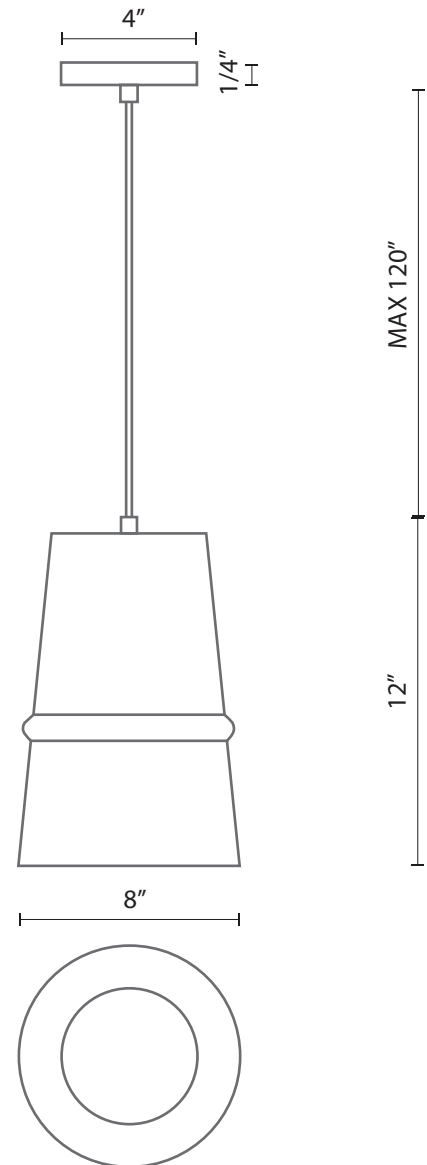

492208

Specification Sheet

Pendant

Black

PROJECT						
DATE					TYPE	
Voltage	Watt	LED Lumens	Delivered Lumens	Finish(es)	Color Temp	N/A
120V	1 x 60W*	N/A	N/A	BK - Black	CRI(Ra)	N/A
120V	1 x 60W*	N/A	N/A	BN - Brushed Nickel	Dimming	N/A
120V	1 x 60W*	N/A	N/A	GD - Gold	Rated Life	N/A
120V	1 x 60W*	N/A	N/A	GY - Gray		
120V	1 x 60W*	N/A	N/A	IB - Indigo Blue		
120V	1 x 60W*	N/A	N/A	WH - White		

*Preliminary figures

White

Gray

Brushed Nickel

Gold

Indigo Blue

Product Descriptions

Single lamp pendant with conical aluminum shade showcasing powder-coated finishes against a matte white interior. Exterior shade colors are black, gray, white or blue. Metallic exterior options are brushed nickel or gold. Suspended by cloth cable to a maximum 120" length.

Product Details

UL Listed.

5-years warranty.

Complete warranty terms located at:

www.kuzcolighting.com/warranty

Lamp type incandescent with E26 medium base bulb (bulb not included).

Canopy dimensions:

D: 4"; H: 1/4"