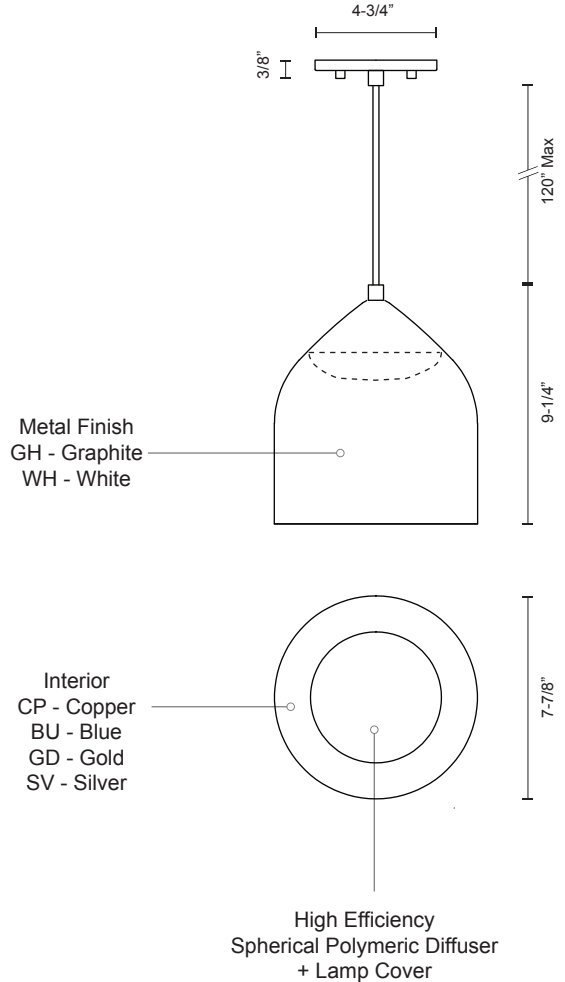

49108

Specification Sheet

Pendant

GH/CP - Graphite with Copper

Exterior:

Interior:

- CP - Copper
- BU - Blue
- GD - Gold
- SV - Silver

Product Descriptions

Single-lamp pendant with spun aluminum shade showcasing powder-coated finishes in contrasting hues. Exterior shade colors are graphite or white, with either silver, gold, copper or blue on the interior. Available in two sizes.

Product Details

High system efficacy. Low total life cycle cost. ETL Listed.

5-years warranty.

Complete warranty terms located at:

www.kuzcolighting.com/warranty

Lamp type incandescent with E26 medium base bulb (bulb not included).

Canopy dimensions:
D: 4-3/4"; H: 3/8"

PROJECT					
DATE				TYPE	
Voltage	Watt	LED Lumens	Delivered Lumens	Finish(es)	Color Temp
120V	1 x 60W*	N/A	N/A	GH - Graphite (Exterior)	N/A
120V	1 x 60W*	N/A	N/A	WH - White (Exterior)	N/A
					CRI(Ra)
					N/A
					Dimming
					N/A
					Rated Life
					N/A

*Preliminary figures

Comments: