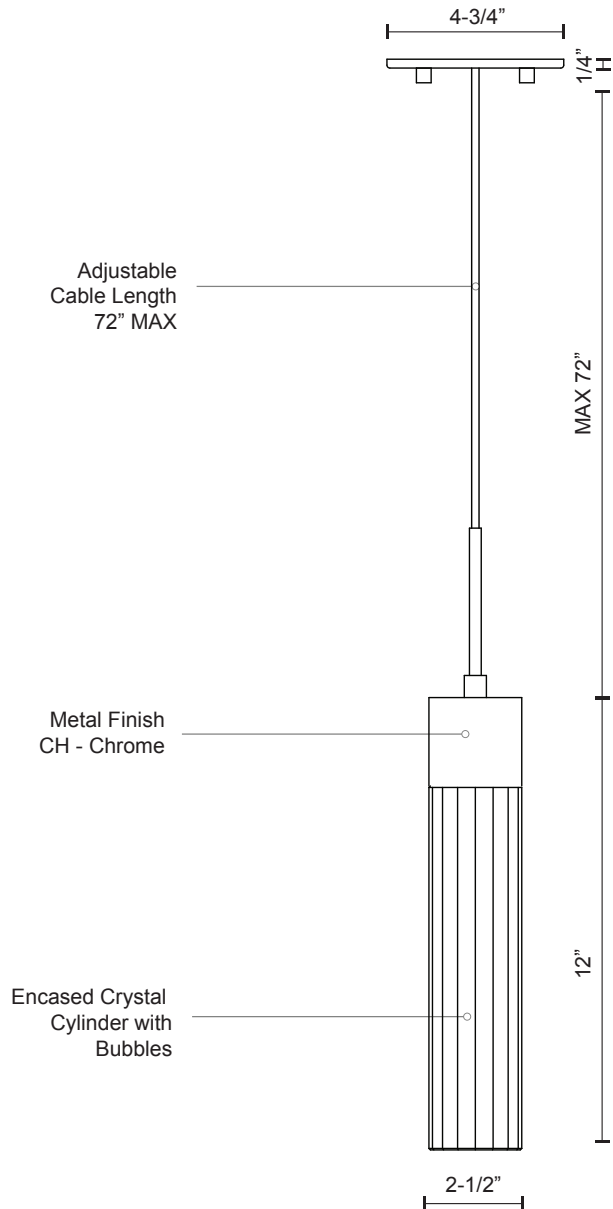

440111CH-LED

SPECIFICATION SHEET

Sophisticated LED technology meets modern pendant

- Fine cut encased bubble crystal cylinder
- Custom arrangements available (canopies sold separately)
- Chrome details
- Dimmable with ELV dimmer (Not included)
- 120V

Color Temp 3000K
 CRI (Ra) >80
 Dimming 100% - 10%
 Rated Life 50,000 hours

Voltage	Watt	LED Lumens	Delivered Lumens	Finish(es)
120V	7W	600lm*	400lm	CH- Chrome

* Subject to testing confirmation

PROJECT	
DATE	TYPE