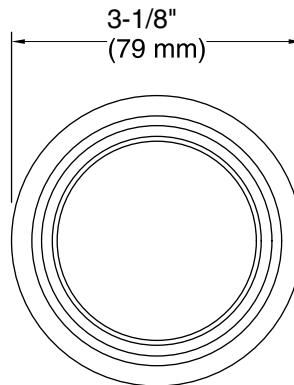

Material

- Durable metal construction.
- KOHLER finishes resist corrosion and tarnishing.

Required Products/Accessories

K-37380 30" Rough-in Cable Bath Drain

or

K-37383 30" Rough-in Cable Bath Drain

Codes/Standards

Technical Information

All product dimensions are nominal.

Notes

Install this product according to the installation guide.