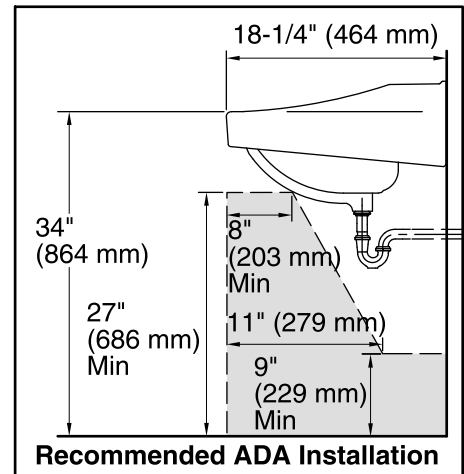

Standard Installation

Technical Information

All product dimensions are nominal.

Bowl configuration: Single
Installation: Wall-mount
Bowl area (Only): Length: 14" (356 mm)
Width: 12" (305 mm)
With overflow: Yes
Water depth: 4-7/8" (124 mm)

Number of deck holes: 1
Faucet hole spacing: 4" (102 mm)
Faucet hole(s): 1-3/8" (35 mm)
Soap/Lotion hole: 1-1/4" (32 mm)
Drain hole: 1-3/4" (44 mm)

Notes

Install this product according to the installation instructions.

ADA, CSA B651 compliant when installed to the specific requirements of these regulations.