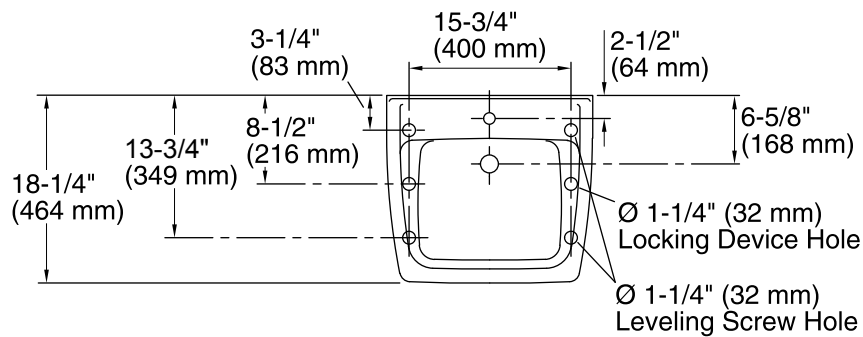

Standard Installation

Technical Information

All product dimensions are nominal.

Bowl configuration: Single
Installation: Wall-mount
Bowl area (Only): Length: 14" (356 mm)
Width: 12" (305 mm)
With overflow: Yes
Water depth: 4-7/8" (124 mm)

Number of deck holes: 1
Faucet hole spacing: 4" (102 mm)
Faucet hole(s): 1-3/8" (35 mm)
Soap/Lotion hole: 1-1/4" (32 mm)
Drain hole: 1-3/4" (44 mm)

Notes

Install this product according to the installation instructions.

ADA, CSA B651 compliant when installed to the specific requirements of these regulations.