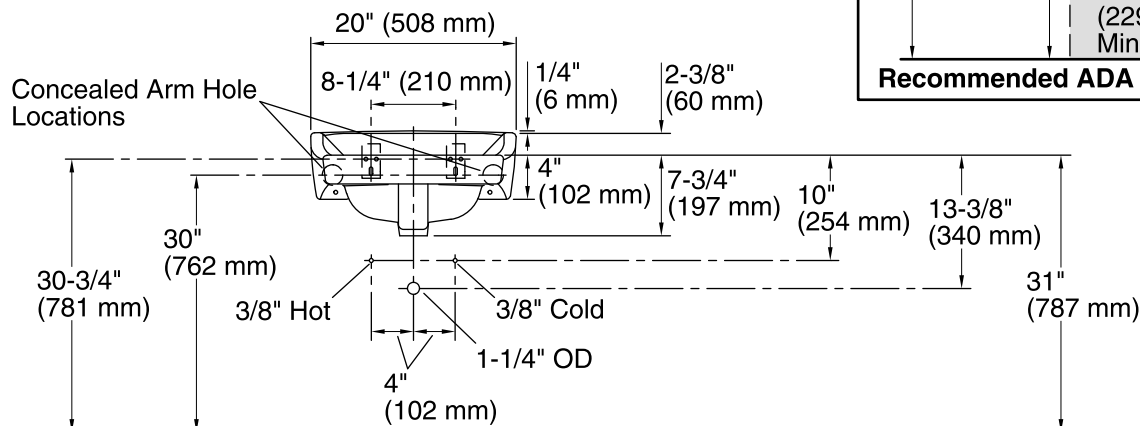

Standard Installation

Technical Information

All product dimensions are nominal.

Bowl configuration: Single
Installation: Wall-mount
Bowl area (Only): Length: 14" (356 mm)
Width: 12" (305 mm)
With overflow: Yes
Water depth: 4-7/8" (124 mm)

Number of deck holes: 1
Faucet hole spacing: 4" (102 mm)
Faucet hole(s): 1-3/8" (35 mm)
Soap/Lotion hole: 1-1/4" (32 mm)
Drain hole: 1-3/4" (44 mm)

Notes

Install this product according to the installation instructions.

ADA, CSA B651 compliant when installed to the specific requirements of these regulations.