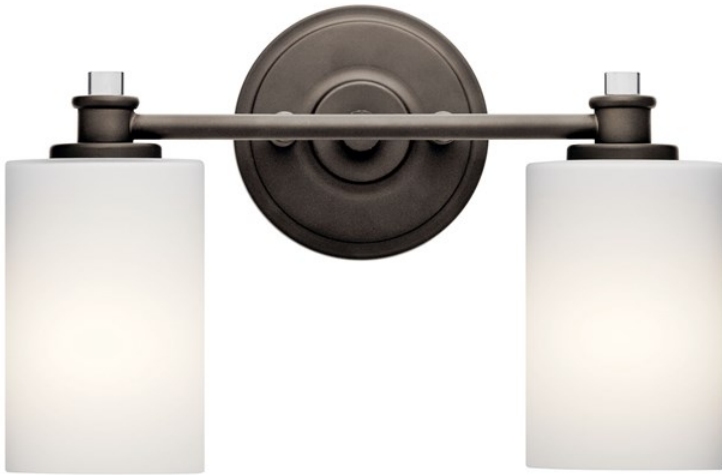

JOELSON COLLECTION

Joelson™ 2 Light Vanity Light Olde Bronze®

45922OZ (Olde Bronze)

Project Name: _____
Location: _____
Type: _____
Qty: _____
Comments: _____

Certifications/Qualifications

Location Rating: Damp
www.kichler.com/warranty

Dimensions

Base Backplate: 5.00 DIA
Extension: 5.25"
Weight: 2.86 LBS
Height from center of Wall opening (Spec Sheet): 6.75"
Height: 9.25"
Width: 14.00"

Mounting/Installation

Install Glass Up or Down: Yes
Interior/Exterior: Interior
Mounting Style: Wall Mount
Mounting Weight: 1.58 LBS

Primary Lamping

Lamp Included: Not Included
Lamp Type: A19
Light Source: Incandescent
Max or Nominal Watt: 100W
of Bulbs/LED Modules: 2
Socket Type: Medium
Socket Wire: 150

Product/Ordering Information

SKU: 45922OZ
Finish: Bronze
Style: Transitional
UPC: 783927492119

Specifications

Diffuser Description: Satin Etched Cased Opal
Material: STEEL

Additional Finishes

 Brushed Nickel

 Olde Bronze

Kichler

7711 East Pleasant Valley Road Cleveland, Ohio 44131-8010
Toll free: 866.558.5706 or kichler.com