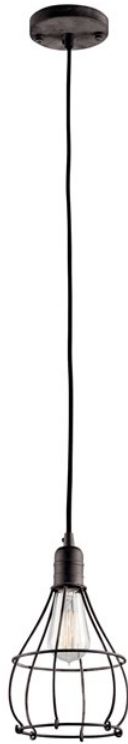

INDUSTRIAL CAGE COLLECTION

Industrial Cage 1 Light Mini Pendant Weathered Zinc

43602WZC (Weathered Zinc)

Project Name: _____
Location: _____
Type: _____
Qty: _____
Comments: _____

Certifications/Qualifications

Location Rating	Dry
	www.kichler.com/warranty

Dimensions

Base Backplate	4.75 DIA
Weight	1.39 LBS
Height	11.00"
Overall Height	113.00"
Width	6.75"

Mounting/Installation

Interior/Exterior	Interior
Mounting Weight	1.39 LBS

Primary Lamping

Lamp Included	Not Included
Lamp Type	A19
Light Source	Incandescent
Max or Nominal Watt	100W
# of Bulbs/LED Modules	1
Socket Type	Medium
Socket Wire	105

Product/Ordering Information

SKU	43602WZC
Finish	Antique/Burnished
Style	Industrial
UPC	783927438070

Specifications

Material	STEEL
----------	-------

Additional Finishes

Weathered Zinc

Kichler

7711 East Pleasant Valley Road Cleveland, Ohio 44131-8010
Toll free: 866.558.5706 or kichler.com

Notes:

- 1) Information provided is subject to change without notice. All values are design or typical values when measured under laboratory conditions.
- 2) Incandescent Equivalent: The incandescent equivalent as presented is an approximate number and is for reference only.