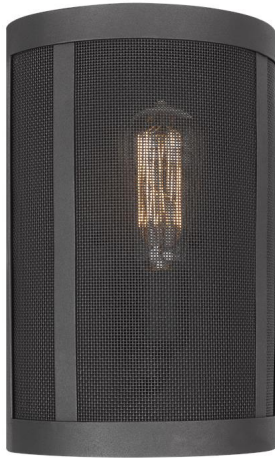

## 4128501EN7-12: One Light Wall / Bath Sconce

### Dimensions:

**Width:** 8"                      **Extends:** 3 7/8"  
**Height:** 12"                    **Wire:** 6 1/2" (color/Black/White)  
**Weight:** 3.5 lbs.                **Mounting Proc.:** Cap Nuts  
**Connection:** Mounted To Box

### Bulbs:

1 - LED Medium A19 8.5w Max. 120v - included

### Material List:

1 Body - Steel - Black