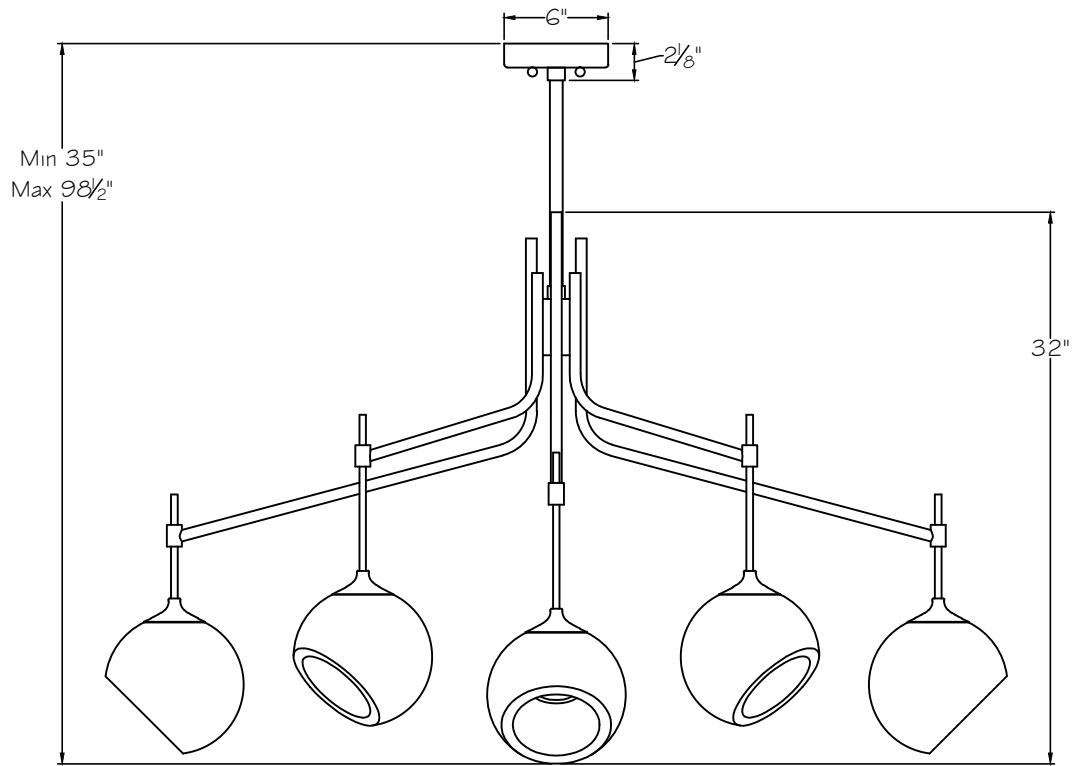

CUSTOMER REFERENCE DRAWING

TOP VIEW

FRONT VIEW

INNER GLASS COLOR OPTIONS	
PART NUMBER	COLOR
901127AM	AMETHYST
901127AB	AMBER
901127WH	WHITE
901127CO	COBALT
901127AQ	AQUAMARINE
901127CL	CLEAR
901127FG	FOREST GREEN
901127SQ	SMOKEY QUARTZ