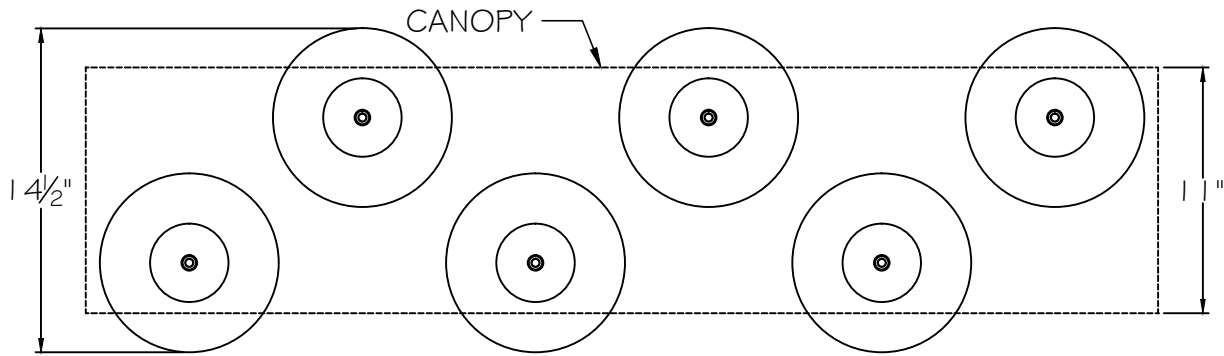

CUSTOMER REFERENCE DRAWING

INNER GLASS COLOR OPTIONS	
PART NUMBER	COLOR
901127AM	AMETHYST
901127AB	AMBER
901127WH	WHITE
901127CO	COBALT
901127AQ	AQUAMARINE
901127CL	CLEAR
901127FG	FOREST GREEN
901127SQ	SMOKEY QUARTZ