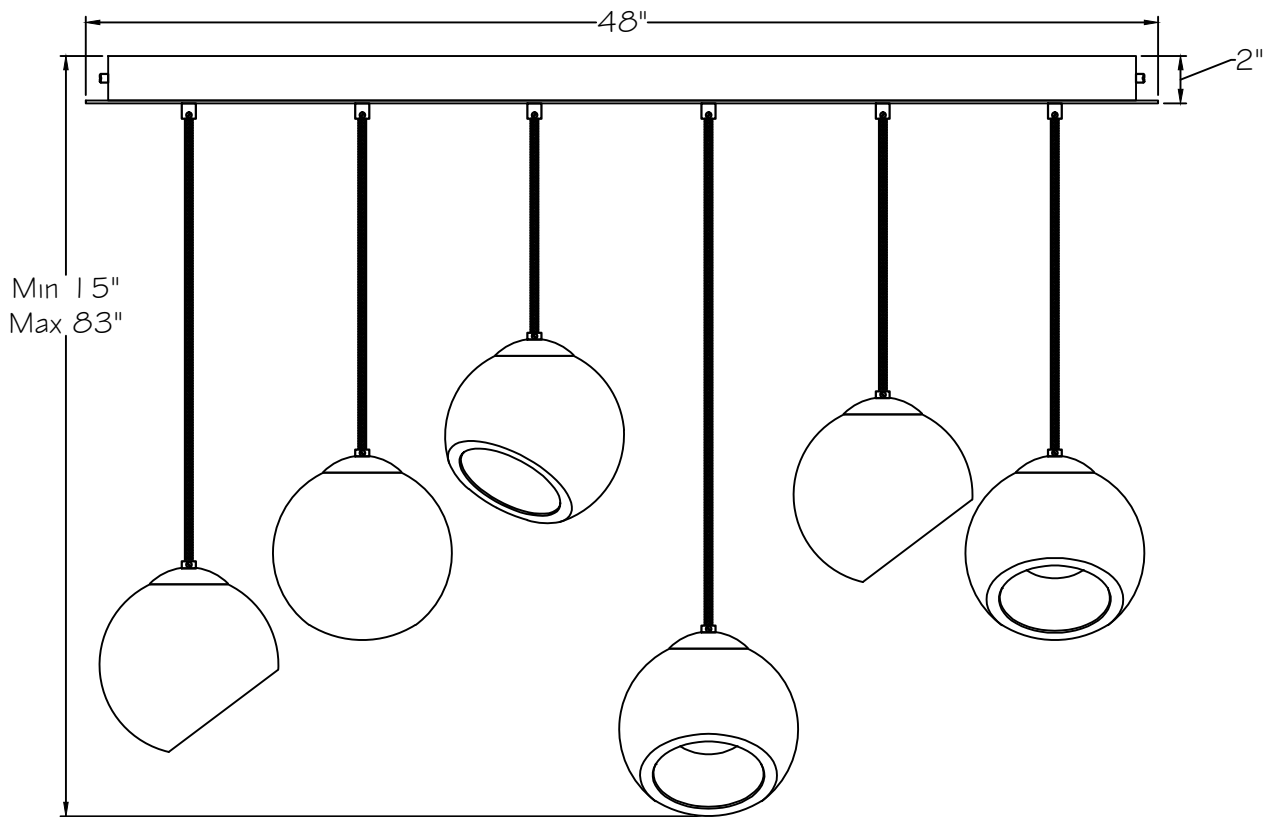

CUSTOMER REFERENCE DRAWING

INNER GLASS COLOR OPTIONS	
PART NUMBER	COLOR
901127AM	AMETHYST
901127AB	AMBER
901127WH	WHITE
901127CO	COBALT
901127AQ	AQUAMARINE
901127CL	CLEAR
901127FG	FOREST GREEN
901127SQ	SMOKEY QUARTZ

TOP VIEW

FRONT VIEW

STYLE CONFIGURATIONS:

-1ST (SILVER)

-2ST (GOLD)

**FINE
ART
LAMPS®**
EST. 1940

This drawing, specifications and the product depicted are the exclusive property of FINE ART LAMPS®. In compliance with US copyright and patent requirements, notice is hereby given that this document and the product depicted shall not be copied, altered or used in any manner without the expressed written consent of FINE ART LAMPS®.