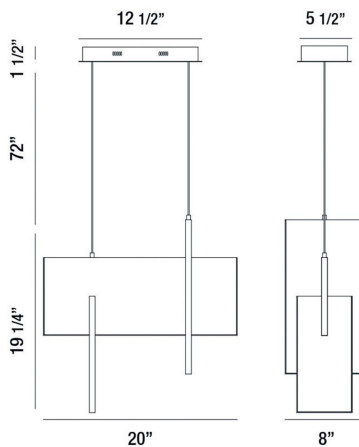

### PRODUCT DETAILS

No.	:	37346-010
Product Color	:	ANODIZED GOLD
Product Material	:	METAL
Shade / Accent Material	:	ACRYLIC
Length	:	20"
Width	:	8"
Height	:	19.25"
Overall Height	:	92.75"

### LIGHT SOURCE DETAILS

Light Source Type	:	INTEGRATED LED
Input Voltage	:	120V
Bulb Voltage	:	120V
Socket Type	:	LED
Total Wattage	:	35W
Total Lumen	:	2100lm
Kelvin	:	3000K
CRI	:	90
Dimmable	:	Yes

### TECHNICAL DETAILS

Hanging Support Type	:	AIRCRAFT CABLE
Hanging Support Length	:	72"
Canopy / Backplate Length	:	12.5"
Canopy / Backplate Height	:	1.5"
Canopy / Backplate Width	:	5.5"
Approval	:	
Title 24	:	Yes