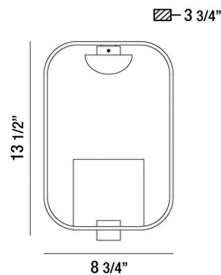

DAGMAR, 9" WALL SCONCE

PRODUCT DETAILS

No.	:	37076-016
Product Color	:	BLACK
Product Material	:	METAL
Shade / Accent Colour	:	CLEAR
Shade / Accent Material	:	GLASS
Width	:	8.75"
Height	:	13.5"
Ext	:	3.75"
Weight	:	2.8lbs

TECHNICAL DETAILS

Canopy / Backplate Length	:	4.75"
Canopy / Backplate Height	:	1.25"
Canopy / Backplate Width	:	4.75"
Location	:	DRY
Title 24	:	Yes

PROJECT INFORMATION

 Job Name: Date: Type:

 Comments: