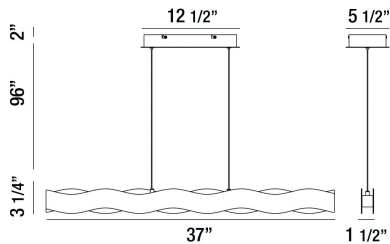

RIPPLE, 37" LINEAR CHANDELIER

Options Available

ITEM NO.	FINISH	SHADE
35955-016	BLACK	SILVER
35955-023	BRONZE	BRONZE/GOLD

PRODUCT DETAILS

No.	:	35955-016
Product Color	:	BLACK
Product Material	:	METAL
Shade / Accent Colour	:	SILVER
Shade / Accent Material	:	METAL WAVES
Length	:	37"
Width	:	1.5"
Height	:	3.25"
Overall Height	:	101.25"
Weight	:	7.3lbs

LIGHT SOURCE DETAILS

Light Source Type	:	INTEGRATED LED
Input Voltage	:	120V
Bulb Voltage	:	12V
Total Wattage	:	42W
Total Lumen	:	1900lm
Kelvin	:	3000K
CRI	:	80+
Dimmable	:	Yes

TECHNICAL DETAILS

Hanging Support Type	:	AIRCRAFT CABLE
Hanging Support Length	:	96"
Canopy / Backplate Length	:	12.5"
Canopy / Backplate Height	:	2"
Canopy / Backplate Width	:	5.5"
Location	:	DRY
Approval	:	