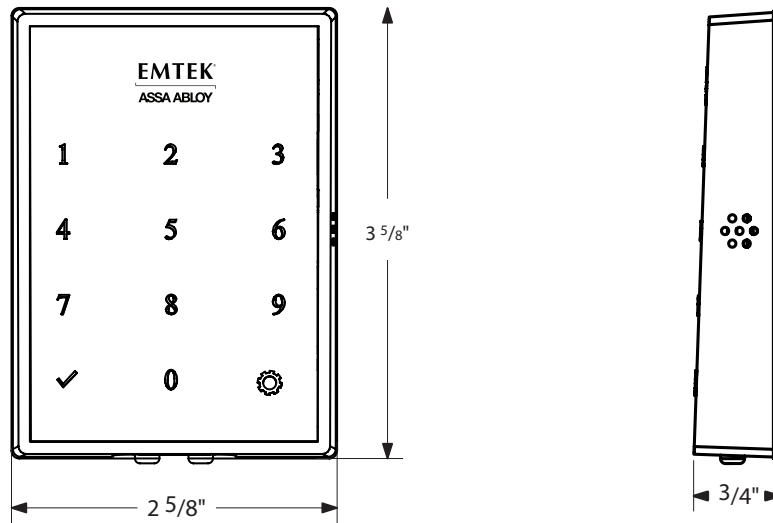

EMPOWERED™ MOTORIZED TOUCHSCREEN
KEYPAD DEADBOLT

EMTEK[®]
ASSA ABLOY

EMPower™ Motorized Touchscreen Keypad
Deadbolt (EMP0101) & SMART Deadbolt - Connect by August (EMP1101)

NOT DRAWN TO SCALE