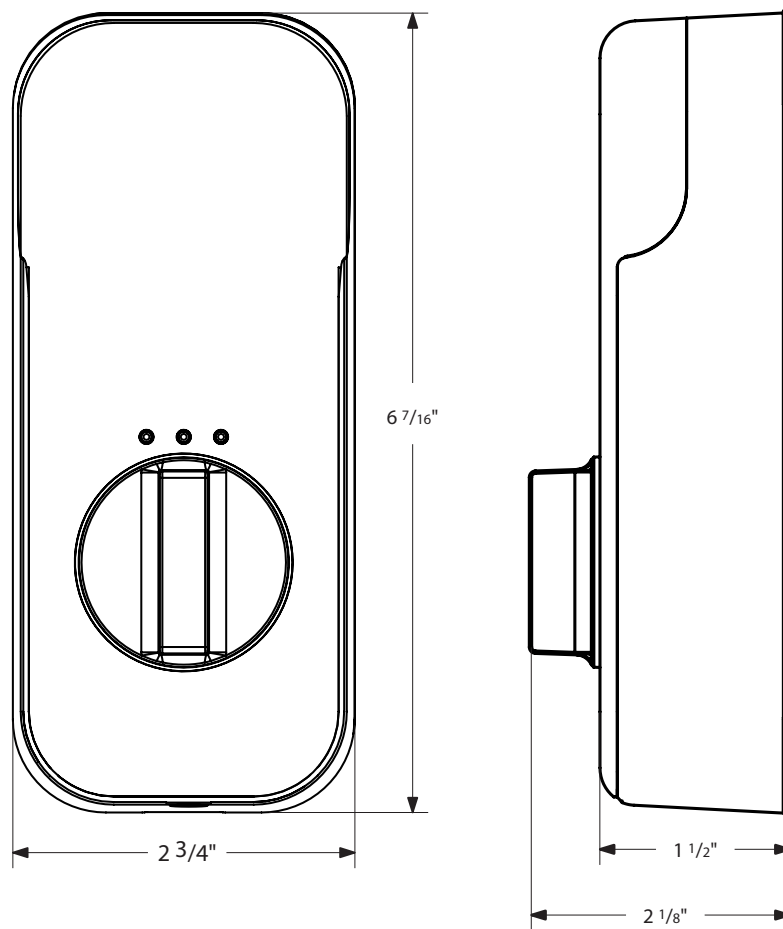

EMPOWERED™ MOTORIZED TOUCHSCREEN
KEYPAD DEADBOLT

EMTEK[®]
ASSA ABLOY

EMPower™ Motorized Touchscreen Keypad
Deadbolt (EMP0101) & SMART Deadbolt - Connect by August (EMP1101)

NOT DRAWN TO SCALE