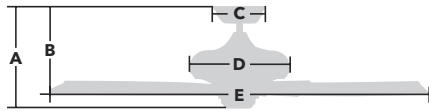

Ion Eco CF5300

- A. Total Fan Height: **16.1"**
- B. Bottom of Blade to Ceiling: **13.4"**
- C. Width of Canopy: **6.1"**
- D. Width of Housing: **8"**
- E. Total Fan Diameter: **44, 54, 60, 72"**

FAN SPECIFICATIONS

Diameter	44, 54, 60, 72"
Motor Lead Lengths	80"
Motor Size (mm)	165 DC
Product Weight	15.7 LBS
Blade Pitch	16°
Downrod Length	6" INCL.
Accepts 2.5" Downrod	N

SHIPPING SPECIFICATIONS

Carton Weight	21 LBS
Length	22.7"
Width	12.4"
Depth	10"