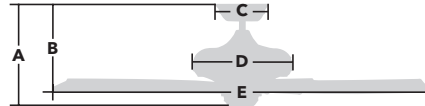

MODEL FEATURES

- 44" Blade Span
- Premium DC Ecomotor
- 6-Speed Remote Control
- Light Fixture Adaptable (LK354 Only)
- Amazon Alexa and Google Home Compatible (Module Sold Separately)