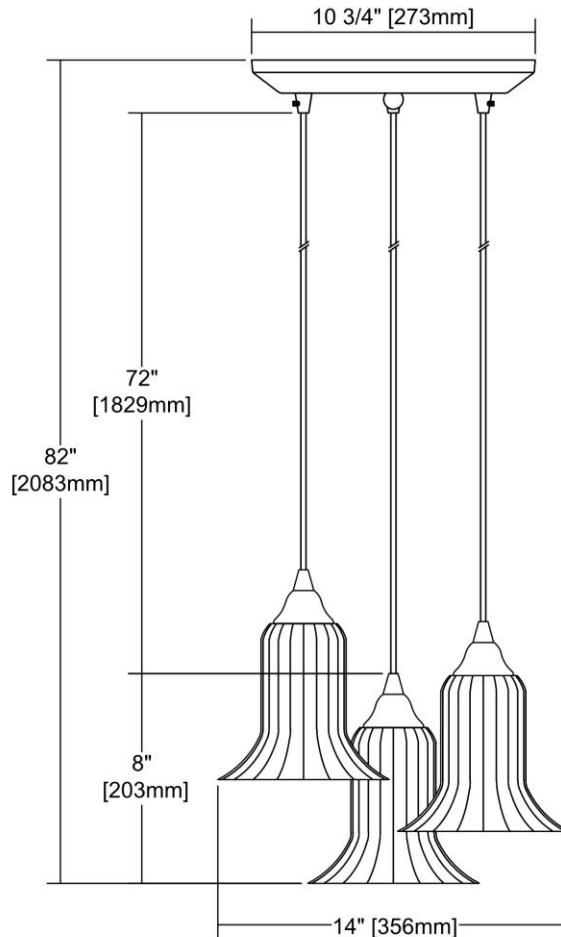


	ITEM #:	10685/3
	UPC	748119123516
	Description	Walton 3-Light Triangular Pendant Fixture in Satin Nickel with Dichroic Pressed Glass
	Finish	Satin Nickel
	Materials	Glass, Metal
	Brand	ELK Lighting
	Collection	Walton
	Category	Indoor Lighting
	Type	Mini Pendant

ITEM DIMENSIONS				RATINGS & SPECIFICATIONS				
Width	12 inches			Safety Rating	N/A		Certification	N/A
Depth	12 inches			ADA Compliant	N/A		Voltage	N/A
Height	8 inches			BULBS / SOCKETS				
Weight	7 pounds			Quantity	3		Wattage	60 watts
ADDITIONAL DIMENSIONS				Included	No		Type	A19 (E26 Medium Base)
Backplate / Canopy	10x10			Other	N/A			
HCWO	N/A			CHAIN / CORD INFORMATION				
Min. Extension	N/A			Chain	N/A		Cord	N/A
Max. Extension	N/A			SHADE / GLASS DETAILS				
OVERALL HEIGHT				Shade/Glass Description	Dichroic Pressed Glass			
Min.	N/A		Max.	N/A				
EXTENSION ROD(S)				Width	N/A		Height	N/A
N/A				Width at Top	N/A		Width at Bottom	N/A