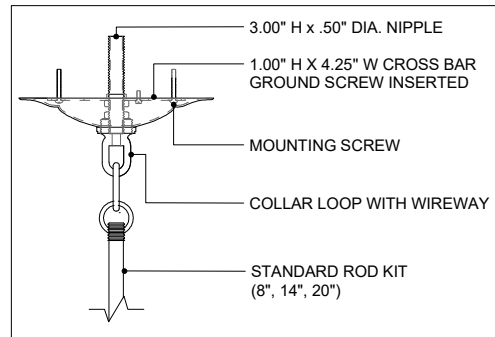

TOP VIEW

CANOPY DETAIL

FRONT VIEW

9000-0506

ALL WORK © 2019 CURREY & COMPANY