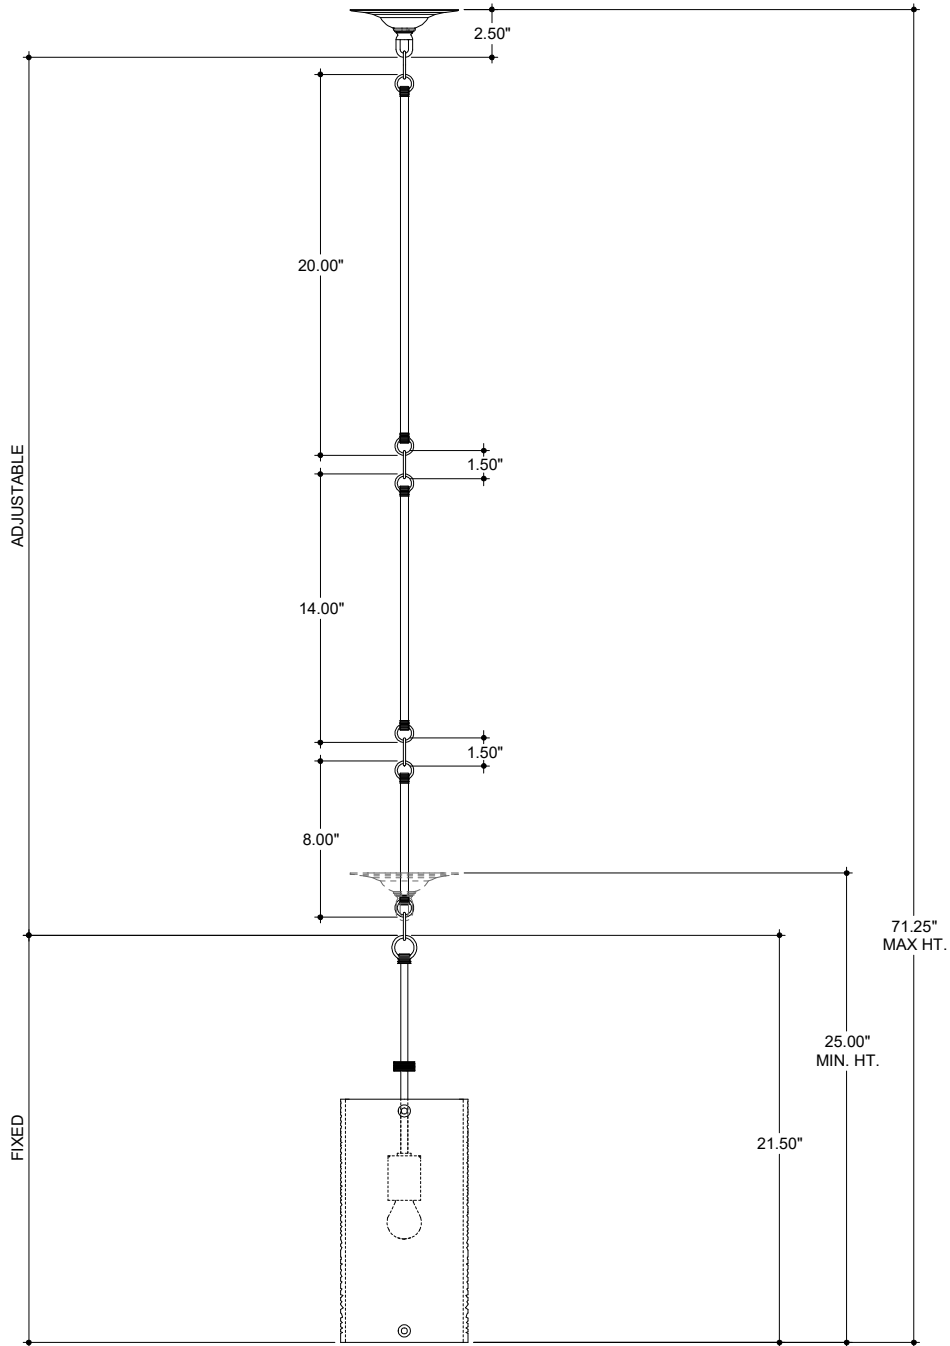

TOP VIEW

CANOPY DETAIL

FRONT VIEW

9000-0506

ALL WORK © 2019 CURREY & COMPANY