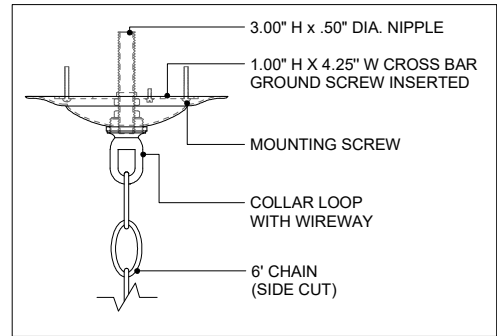

TOP VIEW

CANOPY DETAIL

FRONT VIEW

9000-0499

ALL WORK © 2019 CURREY & COMPANY