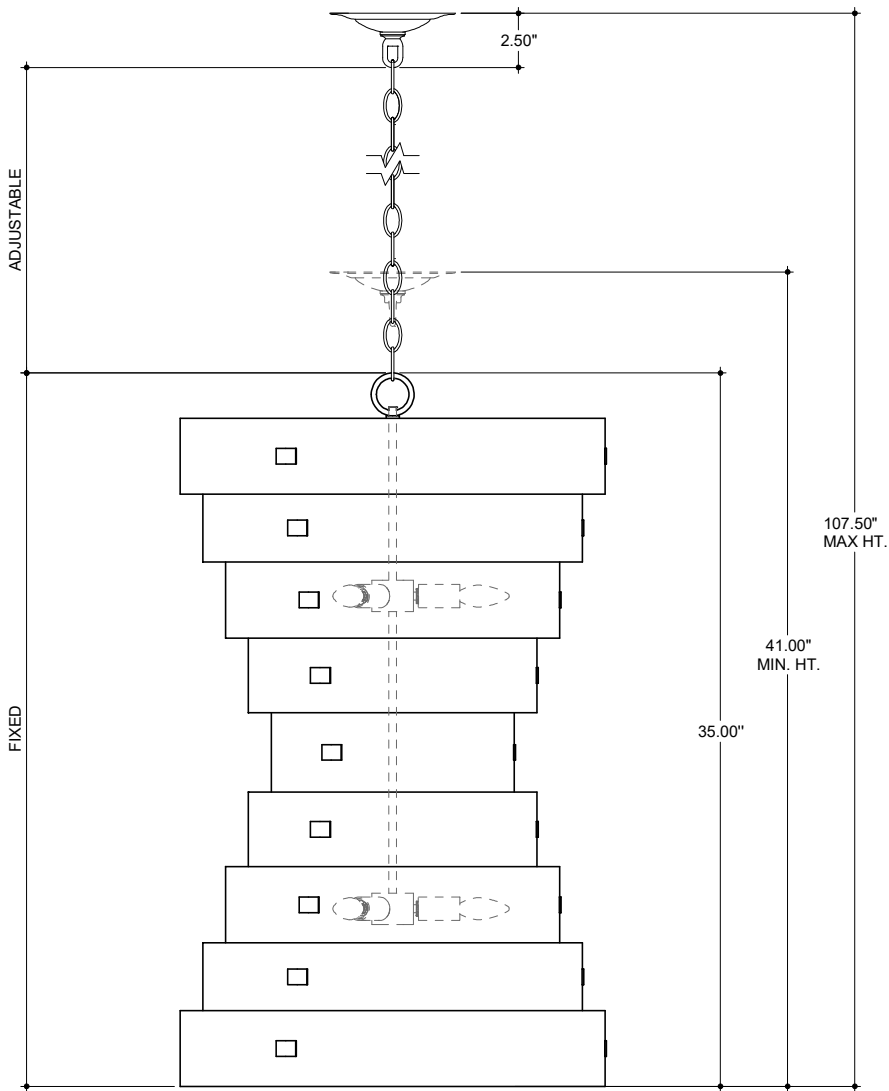

TOP VIEW

CANOPY DETAIL

FRONT VIEW

9000-0499

ALL WORK © 2019 CURREY & COMPANY