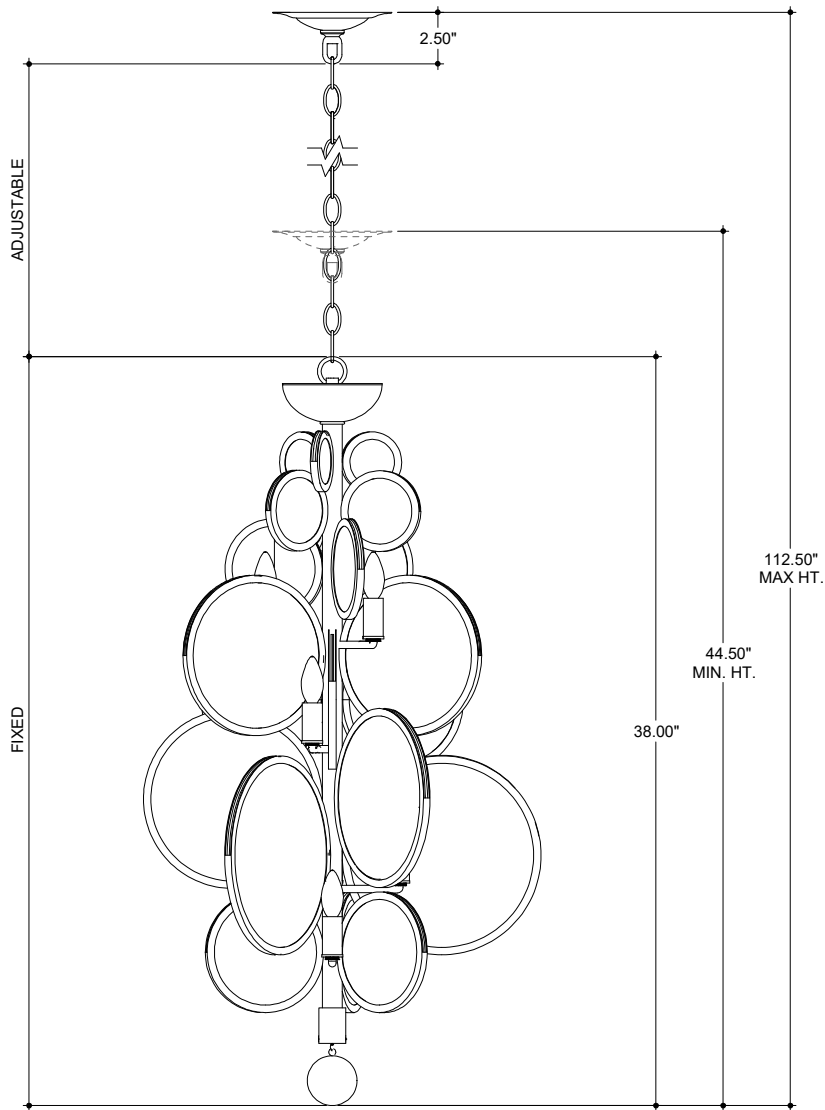

TOP VIEW

CANOPY DETAIL

FRONT VIEW

9000-0437

ALL WORK © 2019 CURREY & COMPANY