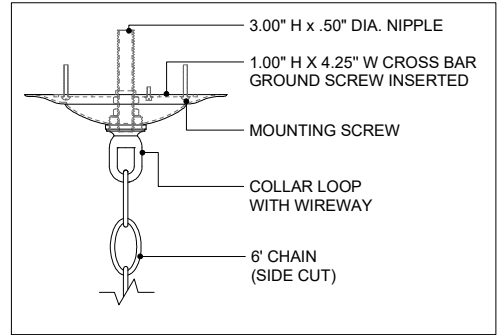

TOP VIEW

CANOPY DETAIL

FRONT VIEW

9000-0437

ALL WORK © 2019 CURREY & COMPANY