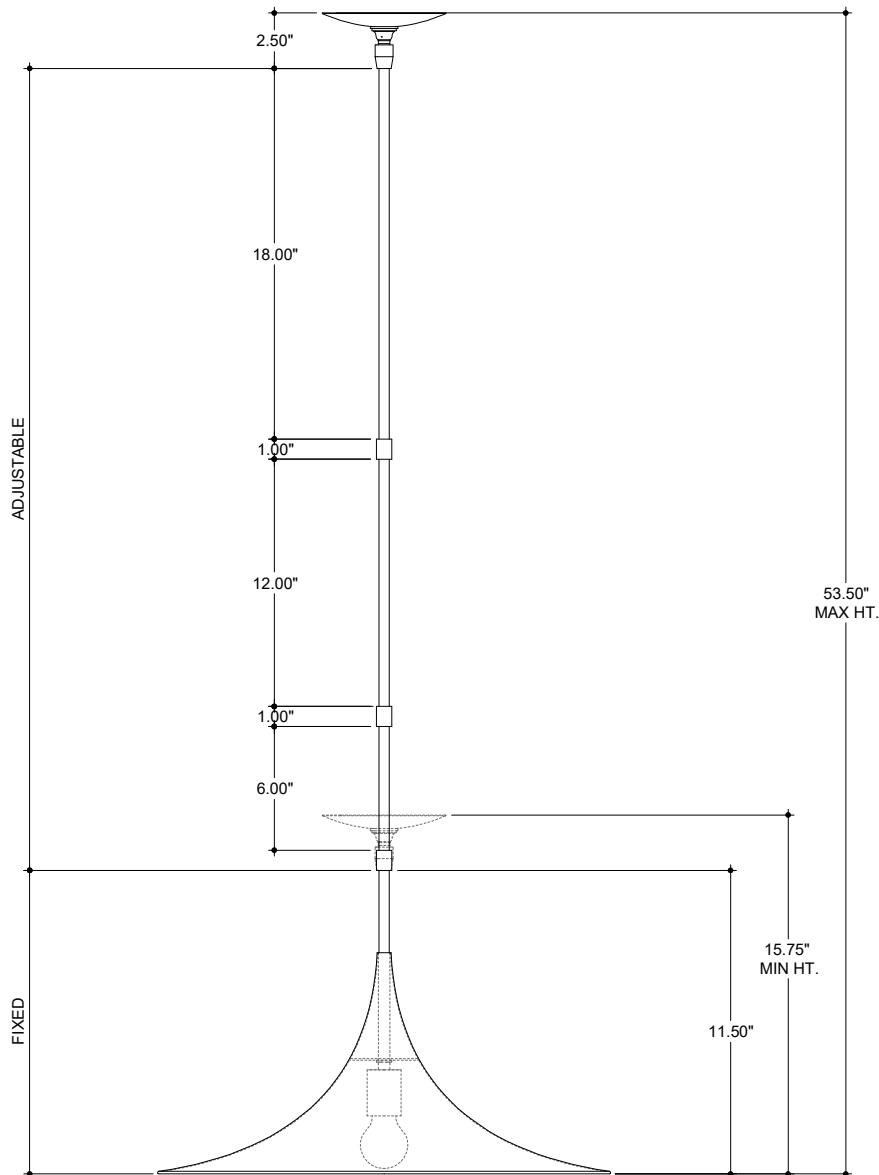

TOP VIEW

FRONT VIEW

9000-0410

ALL WORK © 2018 CURREY & COMPANY