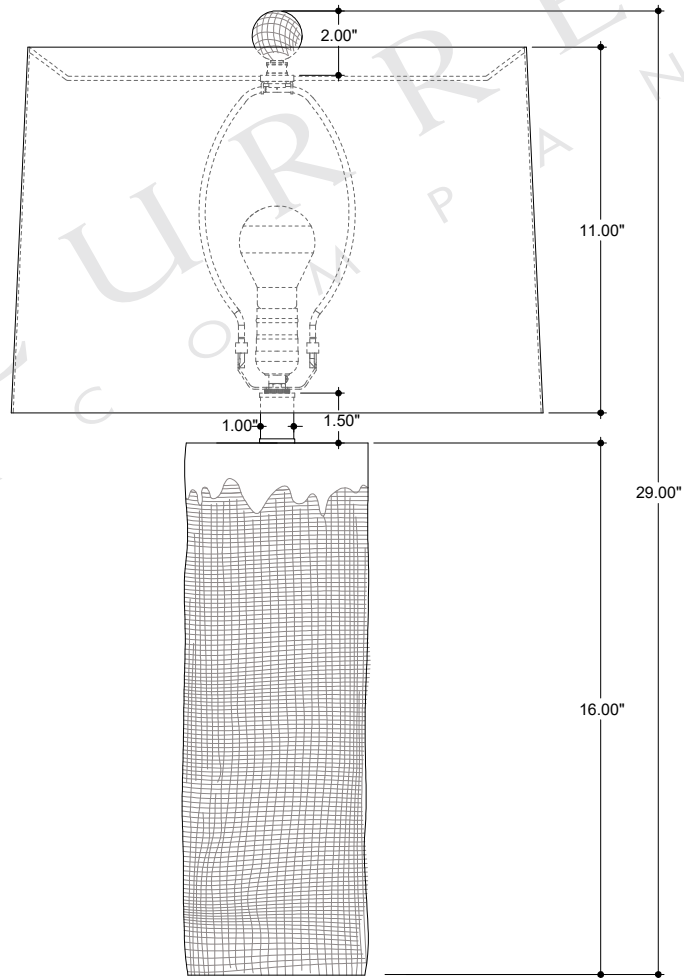

TOP VIEW

FRONT VIEW

6000-0487

ALL WORK © 2019 CURREY & COMPANY