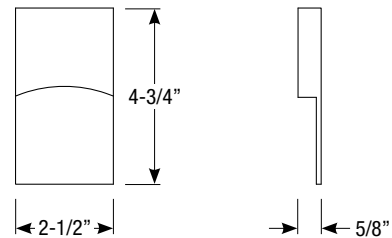

2-1/2" x 4-3/4" LED Step Light

120V Input

Fits a single gang box

Electrical Data

Catalog Number	Wattage	Source Lumens	Efficacy
SS3007	4W	120lm	30lpw

Construction

Die-cast aluminum housing with solite lens. Surface mount luminaire illuminates stairs, steps or pathways. Energy-saving LED emits through the solite glass lens.

Available in bronze, silver metallic or white.

Installation

Fits in standard single-switch box, and a 2" x 3" handy box. Junction box mounts vertically.

Listings

- UL listed to US and Canadian standards for wet locations
- ADA compliant