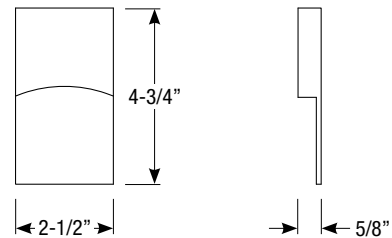

2-1/2" x 4-3/4" Amber LED Step Light

120V Input

Fits a single gang box

Electrical Data

Catalog Number	Wattage	Visible Spectrum
SS3007-AMB	4W	590 nm

Construction

Die-cast aluminum housing with solite lens. Surface mount luminaire illuminates stairs, steps or pathways. Energy-saving LED emits through the solite glass lens.

Installation

Fits in standard single-switch box, and a 2" x 3" handy box. Junction box mounts vertically.

Listings

- UL listed to US and Canadian standards for wet locations
- ADA compliant

Order Matrix

Amber LED Step Light Order Matrix (Example: SS3007-AMB-BZ)