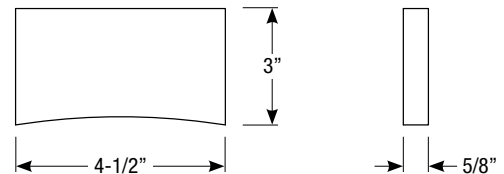

3" x 4-1/2" LED Step Light

120V Input

Fits a single gang box

Electrical Data

Catalog Number	Wattage	Source Lumens	Efficacy
SS3005	4W	120lm	30lpw

Construction

Die-cast aluminum housing with solite lens. Surface mount luminaire illuminates stairs, steps or pathways. Energy-saving LED emits through the solite glass lens.

Available in bronze, silver metallic or white.

Installation

Fits in standard single-switch box, and a 2" x 3" handy box. Junction box mounts horizontally.

Listings

- UL listed to US and Canadian standards for wet locations
- ADA compliant