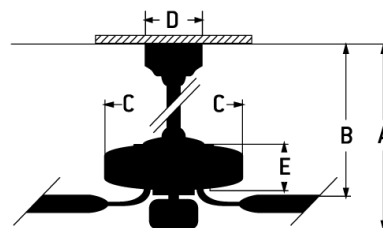

Pro Plus 211 Indoor Fan - P211BNK5-52DWGWN

52" Pro Plus Fan with White Bowl Light Kit and Blades in Brushed Polished Nickel

Color Brushed Polished Nickel

Blade Finish DWGWN

The ideal combination of excellent performance, exceptional value and timeless style, the Craftmade Pro Plus 52" ceiling fan with frosted white glass bowl and non-dimmable LED bulbs (included) features a clean motor, updated straight blade arms and canopy. Built for performance, the dual mount, 3-speed, reversible fan includes custom 52" blades and is remote control compatible (sold separately).

- Standard, 3-Speed Reversible Motor
- Included Optional White Glass Bowl Light Kit with Two Non-Dimmable 9W LED Bulbs
- Custom Reversible Driftwood/Greywood Blades Included
- Universal Remote Control Optional - Sold Separately
- Dual Mount (Flat or Angled Ceiling)
- 4" Downrod Included
- Limited Lifetime Warranty

Specs

Blade Sweep Opt (in.)	52
Blades	5
Blade Pitch (deg)	11.50
Motor Size (MM)	153x13
Amps at High Speed	0.56
Watts (Hi Speed)	67.36
Energy Guide Watts	42
Energy Guide CFM	3343
Energy Guide CFM_Watts	79
Energy Guide Est. Yearly	12
Energy Cost	
High Speed (CFM)	4598
Low Speed (CFM)	1920.89
Carton Size (CU FT)	2.01
Bulb CCT	3000
Bulb Wattage	9

Dimensions

A:	17.93
B:	11.26
C:	11.56
D:	5.12
E:	4.54
F: w/o Light Kit -	4.54
Downrod Length (in.)	4

Compatible Control Types	CM-4SDH;CM-4SDH-5;CM-601F;CM-6AL;CM-6W;CM-7AL;CM-7AL-LED;CM-7W;CM-7W-LED;CM-8AL;CM-8W;CM-DSF01-10Z;CM-DSF021-10Z;CM-RTF-W;RCI-103;RCI-103, WCI-100;RCI-103-A;RCI-103-A, WCI-100;RCI-104;UCI-2000;UCI-2000-2;UCI-Remote;UCI-Wall;WUCI-1000;WUCI-Wall
CRI	80
Light Kit Options	Light Kit Included (Optional)
Lumens	1206
Mounting Location	Indoor
Shipping Weight (lbs.)	18.57
Warranty	Limited Lifetime Warranty