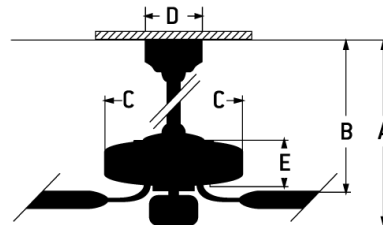

Maddie Indoor | Outdoor Fan - MDE52PN4

52" Ceiling Fan with Blades Included (Optional Light Kit Sold Separately)

Color Painted Nickel

The minimal silhouette, understated yet distinctive blade arms and stylish good looks make the Maddie 52" dual mount damp rated indoor/outdoor ceiling fan by Craftmade a smart choice. Offering a heavy-duty, 3-speed reversible motor with custom reversible blades, the Maddie will provide years of performance and style.

Specs

Blade Sweep Opt (in.)	52
Blades	4
Blade Pitch (deg)	13
Motor Size (MM)	172 x 17
Amps at High Speed	0.47
Watts (Hi Speed)	56.19
Energy Guide Watts	35
Energy Guide CFM	3440
Energy Guide CFM_Watts	97
Energy Guide Est. Yearly Energy Cost	10
High Speed (CFM)	4828.90
Low Speed (CFM)	1866.57
Carton Size (CU FT)	1.05
Compatible Control Types	CM-4SDH;CM-4SDH-5;CM-601F;CM-6AL;CM-6W;CM-7AL;CM-7AL-LED;CM-7W;CM-7W-LED;CM-8AL;CM-8W;CM-DSF01-10Z;CM-DSF021-10Z;CM-RTF-W;RCI-103;RCI-103, WCI-100;RCI-103-A;RCI-103-A, WCI-100;RCI-104;UCI-2000;UCI-2000-2;UCI-Remote;UCI-Wall;WUCI-1000;WUCI-Wall

Dimensions

A:	14.40
B:	11.55
C:	6.77
D:	5.17
E:	6.34
F: w/o Light Kit -	6.34
A:	14.40
Downrod Length (in.)	6

Light Kit Options
Mounting Location
Shipping Weight (lbs.)
Warranty

Optional Light Kit Sold Separately
Damp
15.65
Limited Lifetime Warranty