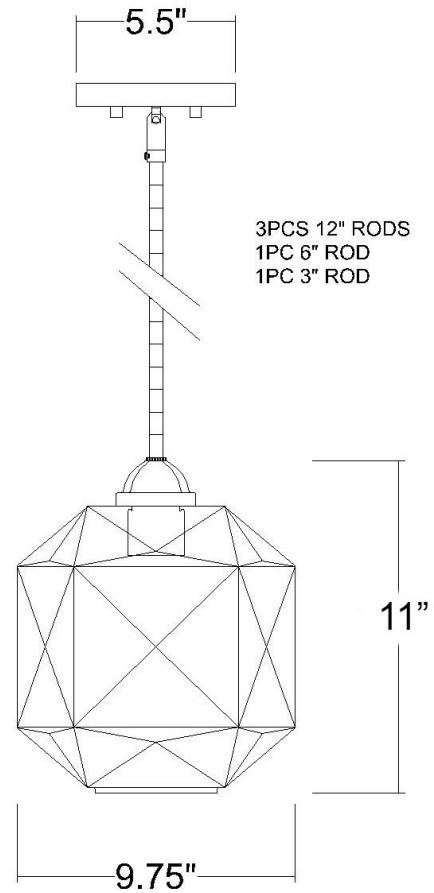

## LOFT 1-LIGHT PENDANT

<b>Description:</b>	Loft 1-Light Pendant
<b>Finish:</b>	Brass
<b>Dimensions:</b>	9-3/4" W x 9-3/4" D x 11" H
<b>Bulbs:</b>	1-100W Med.
<b>Installed Weight:</b>	8 lbs.
<b>Certification:</b>	cUL / dry location

<b>Material:</b>	Steel and glass
<b>Shades:</b>	Glass
<b>Glass:</b>	Clear
<b>Canopy Dimensions:</b>	5-1/2" Sq.
<b>Chain/Wire:</b>	12' Wire
<b>Stems:</b>	3-12", 1-6", 1-3"
<b>Additional Finishes:</b>	NA