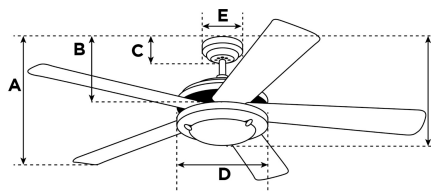

Item Number 7217200

Contempra Ceiling Fan

48" White Finish White ABS Blades

Specifications

Size	48"
Blades.....	ABS Blades (White)
Blade Pitch.....	12°
Approved Location	Indoor/Outdoor
Suggested Room Size.....	N/A
Down Rod.....	N/A
Installation.....	Hugger
Max. Ceiling Angle.....	N/A
Lead Wire	12"
Light Bulb Usage.....	N/A
Control.....	Not Adaptable
Motor Finish.....	White
Motor Material	Silicon Steel Motor 153mm x 15mm
Reverse Airflow.....	Yes
Capacitor	Triple
Switch Housing Cap.....	Included

A. Top of Canopy to Bottom of Blades	7.5"
B. Top of Canopy to Bottom of Switch House	7.5"
C. Top of Canopy to Bottom of Canopy	N/A
D. Width of Motor Housing.....	10.2"
E. Width of Canopy.....	N/A
F. Top of Canopy to Bottom of Glass	N/A