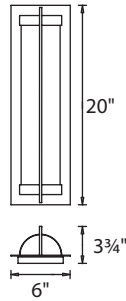

WS-W45720

Fixture Type:

Catalog Number:

Project: _____

Location: _____

PRODUCT DESCRIPTION

A timeless contemporary guardian. Oberon features a bent opal glass that provides even illumination with a solid die cast aluminum frame that is weather resistant and powder coated. The light engine is factory sealed for maximum protection against the harshest elements.

FEATURES

- Modern elegance brought to your backyard
- Bent opal glass provides even illumination
- Weather-resistant powder coated finish
- Light engine is factory sealed for maximum protection from the elements
- Mount horizontally or vertically
- Solid aluminum construction
- No transformer or driver required
- Color Temp: 3500K
- CRI: 90
- Dimming: 100% - 10% ELV
- Rated Life: 54,000 hours
- Input: 120V (277V special order)

SPECIFICATIONS

Construction: Aluminum and Opal Glass Diffuser

Light Source: High output LED.

Finish: Black (BK)

Standards: ETL & cETL wet location listed. IP 65.

Replacement Glass

RPL-GLA-45714

RPL-GLA-45720

ORDER NUMBER

		Watt	LED Lumens	Delivered Lumens	Finish
14"	WS-W45714	19.5W	1865	685	BK Black
20"	WS-W45720	19.5W	1900	745	

Example: **WS-W45714-BK**

For 277V, add an "F" before the finish: **WS-W45720F-BK**

waclighting.com
Phone (800) 526.2588
Fax (800) 526.2585

Headquarters/Eastern Distribution Center
44 Harbor Park Drive
Port Washington, NY 11050

Central Distribution Center
1600 Distribution Ct
Lithia Springs, GA 30122

Western Distribution Center
1750 Archibald Avenue
Ontario, CA 91760