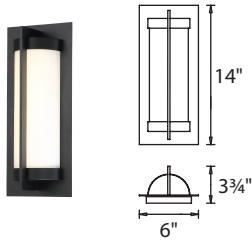

OBERON – model: WS-W457
dwelLED™ LED Outdoor

WAC LIGHTING
Responsible Lighting®

WS-W45714