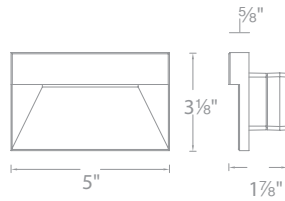

Model: WL-LED140

Step Light

WAC LIGHTING

Responsible Lighting®

Fixture Type:

Catalog Number:

Project: _____

Location: _____

PRODUCT DESCRIPTION

Horizontal rectangle Step Light. Designed for safety and style on stairways, patios, decks, balcony areas, walkways and building perimeters.

Features an architectural design. Energy efficient for long-lasting indoor and outdoor lighting solutions. Creates an attractive, romantic impression at night.

FEATURES

- Geometric design with downward illumination
- Die Cast Aluminum construction with abrasion resistant powder coat finish
- Magnetized design for easy installation and maintenance
- Title 24 Compliant (120V only)
- 50,000 hour rated life

SPECIFICATIONS

Construction: Die-cast aluminum

Input: 120V or 277VAC 50/60Hz

Power: Direct wiring, no remote driver needed. Input voltage: 120V or 277VAC 50/60Hz

Lumens: Up to 3 lm

Mounting: Fits into a switch box or a 2" x 4" Junction Box with minimum inside dimensions of 3"L x 2"W x 2.5"D

Dimming: 100% - 10% ELV (120V only)

CRI: 90

Standards: IP66, ETL & cETL Listed for wet locations

Voltage	Power	Model	Color Temp	Finishes
120V	3.5W	WL-LED140-C	3000K	BK Black on Aluminum BZ Bronze on Aluminum WT White on Aluminum
		WL-LED140-AM	Amber	
277V	3W	WL-LED140F-C	3000K	
		WL-LED140F-AM	Amber	

Example: **WL-LED140-C-BK**

waclighting.com

Phone (800) 526.2588

Fax (800) 526.2585

Headquarters/Eastern Distribution Center

44 Harbor Park Drive

Port Washington, NY 11050

Central Distribution Center

1600 Distribution Ct

Lithia Springs, GA 30122

Western Distribution Center

1750 Archibald Avenue

Ontario, CA 91760