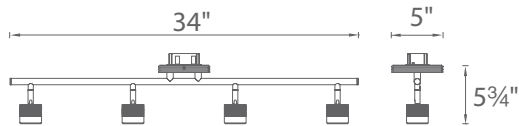

VECTOR – model: TK-49534

LED Fixed Rail

WAC LIGHTING

Responsible Lighting®

Fixture Type:

Catalog Number:

Project: _____

Location: _____

PRODUCT DESCRIPTION

33W LED Track Pack. The kit includes 34" track, mounting components in designer finishes and 4 stunning LED track luminaires.

FEATURES

- Iron track with individually adjustable aluminum track fixtures
- Wall or ceiling mount
- 350° horizontal and 90° vertical aiming
- ETL & cETL Damp Location Listed
- Driver located in J box with minimum inside dimension of 3½" x 3½" x 1½"
- Universal Voltage Input (120V - 277V)
- Color Temp: 3000K
- 90 CRI
- 60,000 hour rated life
- 5 year WAC Lighting product warranty

SPECIFICATIONS

Construction: Iron track with aluminum track luminaires and canopy

Light Source: Bridgelux V6 LED

Dimming: ELV (120V) or 0-10V

Mounting: Mounts directly to junction box, 120V - 277V

Standards: ETL & cETL, Damp Location Listed.

ORDERING INFORMATION

	Watt	LED Lumens	Delivered Lumens	Finish
TK-49534	33W	1500	1465	BN <i>Brushed Nickel</i> BR <i>Brushed Brass</i> CH <i>Chrome</i>

TK-49534 –

Example: **TK-49534-BR**

WAC Lighting
www.waclighting.com
Phone (800) 526.2588 • Fax (800) 526.2585

Headquarters/Eastern Distribution Center
44 Harbor Park Drive • Port Washington, NY 11050
Phone (516) 515.5000 • Fax (516) 515.5050

Western Distribution Center
1750 Archibald Avenue • Ontario, CA 91760
Phone (800) 526.2588 • Fax (800) 526.2585