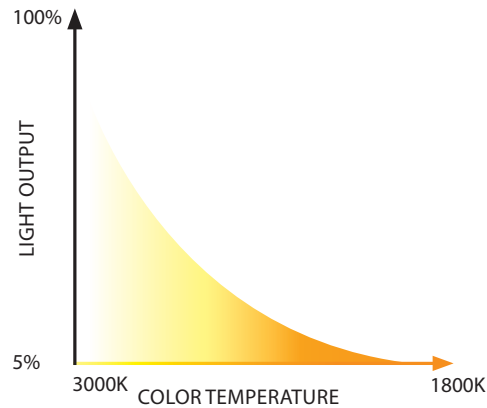

OCULARC 3.0 DIM-TO-WARM

0 -35° Adjustable - R3BRA, R3BSA

WAC LIGHTING

Responsible Lighting®

Fixture Type:

Catalog Number:

Project: _____

Location: _____

PRODUCT DESCRIPTION

The brilliant LED recessed downlight that gradually changes to a warmer color temperature as you dim. Great for new construction projects or remodels.

FEATURES

- Dim-to-Warm color temperature range: 3000K - 1800K
- Energy Star® Rated
- Title 24 Compliant
- IC-rated Remodel and New Construction
- Airtight in New Construction and remodel
- Shallow housing under 4" depth
- Cutout 4¼"

SPECIFICATIONS

- **Construction:** Die-cast aluminum trim and heat sink
- **Dimming:** ELV or TRIAC or 0-10V dimming compatible
- **Input:** 120V for R3BNICA-10, R3BBRT-10; 120-277V for R3BNICA-10U
- **Light Source:** 11W 95 CRI Single LED Module. Rated Life: 50,000 hours
- **Mounting:** Retention clips firmly hold trim to housing.
- **Finish:** Powder coated
- **Ceiling thickness:** ½" - 1"
- **Standards:** ETL&cETL listed, Damp location listed
- **Operating Temperature:** -4°F to 104°F (20°C to 40°C)

Trims (Order Housing Separately)	Model	Beam	Max Lumens	Max CBCP	Color Temp	Finish
	R3BRA Round 0 - 35° Adjustable	S 19° N 27° F 50°	985	4712	WD 3000K - 1800K	HZWT Haze/White BN Brushed Nickel WT White BK Black
	R3BSA Square 0 - 35° Adjustable	S 19° N 27° F 50°	985	4712	WD 3000K - 1800K	HZWT Haze/White BN Brushed Nickel WT White BK Black

R3BRA-__WD-WT

Example: R3BRA-SWD-WT

waclighting.com
Phone (800) 526.2588
Fax (800) 526.2585

Headquarters/Eastern Distribution Center
44 Harbor Park Drive
Port Washington, NY 11050

Central Distribution Center
1600 Distribution Ct
Lithia Springs, GA 30122

Western Distribution Center
1750 Archibald Avenue
Ontario, CA 91760