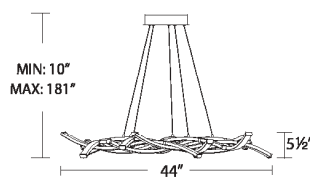

DIVERGENCE - LED Chandelier

PD-60944, PD-60964

dweLED

by WAC Lighting

Fixture Type:

Catalog Number:

Project: _____

Location: _____

PRODUCT DESCRIPTION

Flowing bands of light converge in this unique and striking pendant.

FEATURES

- Flowing pattern extruded aluminum body with composite diffuser
- Thin powered aircraft cables provide an ultra-clean look
- Driver concealed within the canopy
- Can be mounted on a sloped ceiling
- Color Temperature: 3000K
- CRI: 90
- Rated Life: 30,000 hours

SPECIFICATIONS

Construction: Aluminum with composite diffuser

Input: 120V - 277V (PD-60944 120V only)

Dimming: 100% - 10% ELV / 0-10V / TRIAC (PD-60964)

100% - 10% ELV (PD-60944)

Light Source: High output LED

Finish: Chrome (CH)

Standards: ETL/cETL, Damp location listed, JA8 2016 Title 24 Compliant

PD-60944

ORDER NUMBER

Model	Size	Watt	LED Lumens	Delivered Lumens	Finish
PD-60944	44"	73W	7458	4293	CH Chrome ____
PD-60964	64"	82W	8550	5603	

Example: PD-60944-CH

dweLED.com
Phone (800) 526.2588
Fax (800) 526.2585

Headquarters/Eastern Distribution Center
44 Harbor Park Drive
Port Washington, NY 11050

Central Distribution Center
1600 Distribution Ct
Lithia Springs, GA 30122

Western Distribution Center
1750 Archibald Avenue
Ontario, CA 91760