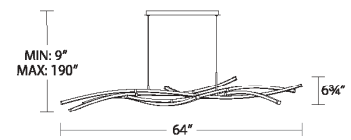

PD-60964

ORDER NUMBER

Model	Size	Watt	LED Lumens	Delivered Lumens	Finish
PD-60944	44"	73W	7458	4293	CH Chrome ____
PD-60964	64"	82W	8550	5603	

Example: PD-60944-CH

dweLED.com
Phone (800) 526.2588
Fax (800) 526.2585

Headquarters/Eastern Distribution Center
44 Harbor Park Drive
Port Washington, NY 11050

Central Distribution Center
1600 Distribution Ct
Lithia Springs, GA 30122

Western Distribution Center
1750 Archibald Avenue
Ontario, CA 91760