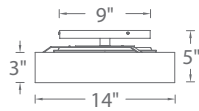

MANHATTAN – model: FM-131
dwelLED™ LED Close-to-Ceiling Mount

WAC LIGHTING
Responsible Lighting®

FM-13114