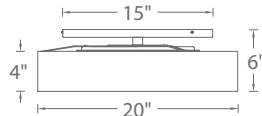

MANHATTAN – model: FM-131
dwelLED™ LED Close-to-Ceiling Mount

WAC LIGHTING
Responsible Lighting®

FM-13120

Fixture Type:

Catalog Number:

Project: _____

Location: _____

PRODUCT DESCRIPTION

A Luminous fabric shade with urban elegance & LED illumination softened with a fabric shade. Manhattan easily converts from a Semi-flush mount to a pendant.

FEATURES

- No transformer or driver required
- Color Temp: 2700K
- CRI: 90
- Dimming: 100% - 10% ELV
- Rated Life: 50,000 hours
- Input: 120V

SPECIFICATIONS

Construction: Aluminum and White Fabric Shade

Light Source: High output LED.

Finish: Brushed Nickel (BN)

Standards: ETL & cETL damp location listed.

REPLACEMENT

RPL-SHA-13114	<i>Fabric Shade</i>
RPL-GLA-13114	<i>Glass</i>
RPL-DIF-13114	<i>Diffuser</i>
RPL-SHA-13120	<i>Fabric Shade</i>
RPL-GLA-13120	<i>Glass</i>
RPL-DIF-13120	<i>Diffuser</i>
RPL-SHA-13126	<i>Fabric Shade</i>
RPL-GLA-13126	<i>Glass</i>
RPL-DIF-13126	<i>Diffuser</i>

		Watt	LED Lumens	Delivered Lumens	Finish
14"	FM-13114	31W	2405	2205	BN <i>Brushed Nickel</i>
20"	FM-13120	36W	2405	2360	
26"	FM-13126	39W	3000	2825	

Example: **FM-13114-BN**

waclighting.com
Phone (800) 526.2588
Fax (800) 526.2585

Headquarters/Eastern Distribution Center
44 Harbor Park Drive
Port Washington, NY 11050

Central Distribution Center
1600 Distribution Ct
Lithia Springs, GA 30122

Western Distribution Center
1750 Archibald Avenue
Ontario, CA 91760