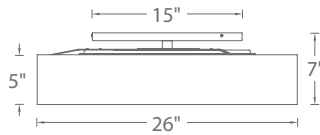

FM-13126

Fixture Type:

Catalog Number:

Project: _____

Location: _____

PRODUCT DESCRIPTION

A Luminous fabric shade with urban elegance & LED illumination softened with a fabric shade. Manhattan easily converts from a Semi-flush mount to a pendant.

FEATURES

- No transformer or driver required
- Color Temp: 2700K
- CRI: 90
- Dimming: 100% - 10% ELV
- Rated Life: 50,000 hours
- Input: 120V

SPECIFICATIONS

Construction: Aluminum and White Fabric Shade

Light Source: High output LED.

Finish: Brushed Nickel (BN)

Standards: ETL & cETL damp location listed.

REPLACEMENT

RPL-SHA-13114	<i>Fabric Shade</i>
RPL-GLA-13114	<i>Glass</i>
RPL-DIF-13114	<i>Diffuser</i>
RPL-SHA-13120	<i>Fabric Shade</i>
RPL-GLA-13120	<i>Glass</i>
RPL-DIF-13120	<i>Diffuser</i>
RPL-SHA-13126	<i>Fabric Shade</i>
RPL-GLA-13126	<i>Glass</i>
RPL-DIF-13126	<i>Diffuser</i>

		Watt	LED Lumens	Delivered Lumens	Finish
14"	FM-13114	31W	2405	2205	BN <i>Brushed Nickel</i>
20"	FM-13120	36W	2405	2360	
26"	FM-13126	39W	3000	2825	

Example: **FM-13114-BN**

waclighting.com
Phone (800) 526.2588
Fax (800) 526.2585

Headquarters/Eastern Distribution Center
44 Harbor Park Drive
Port Washington, NY 11050

Central Distribution Center
1600 Distribution Ct
Lithia Springs, GA 30122

Western Distribution Center
1750 Archibald Avenue
Ontario, CA 91760