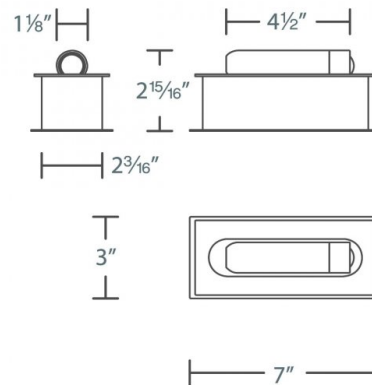

FEATURES

- On-off switch on fixture
- Wide pivotable arm with light
- Integral driver
- Surface mount or recessed mount
- Fits 2" x 4" vertical switch box with conversion plate provided
- Fingertip touch dimming on base
- 8ft cord included for hard-wired and portable installation

SPECIFICATIONS

Construction: Aluminum

Input: 110V - 240V

Rated Life: 50,000 hours

CRI: 90

Color Temp: 3000K

Finish: Brushed Nickel (BN), White (WT), Black (BK),

BL-29903-BN

ORDER NUMBER

Model	Watt	LED Lumens	Delivered Lumens	Finish
BL-29903	9W	465	135	BN <i>Brushed Nickel</i>  WT <i>White</i>  BK <i>Black</i> 

Example: **BL-29903-BK**

dweLED.com
Phone (800) 526.2588
Fax (800) 526.2585