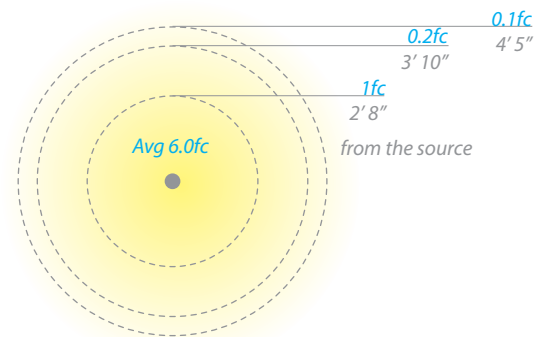

waclighting.com
Phone (800) 526.2588
Fax (800) 526.2585

Headquarters/Eastern Distribution Center
44 Harbor Park Drive
Port Washington, NY 11050

Central Distribution Center
1600 Distribution Ct
Lithia Springs, GA 30122

Western Distribution Center
1750 Archibald Avenue
Ontario, CA 91760