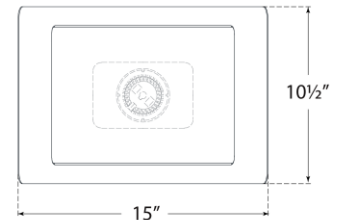

TEAR SHEET

Penumbra 10" Wide Sconce

Item # WS 2071PN/WHT

Designer: Windsor Smith

Height: 10.5"

Width: 15"

Extension: 6.75"

Backplate: 7.5" x 8.25" Rectangle

Finishes: BZ/L, BZ/WHT, HAB/L, HAB/WHT, PN/L, PN/WHT

Lightsource: Dedicated LED

Wattage: 15w (1800lm)

Weight: 7 Pounds

Note: UL Only

Top View

Side View

Front View