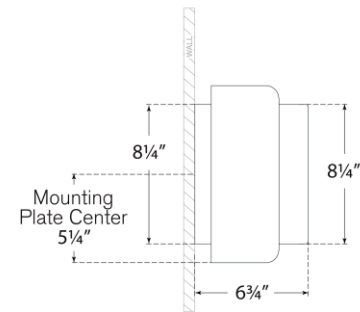

TEAR SHEET

Penumbra 10" Wide Sconce

Item # WS 2071PN/WHT

Designer: Windsor Smith

Height: 10.5"

Width: 15"

Extension: 6.75"

Backplate: 7.5" x 8.25" Rectangle

Finishes: BZ/L, BZ/WHT, HAB/L, HAB/WHT, PN/L, PN/WHT

Lightsource: Dedicated LED

Wattage: 15w (1800lm)

Weight: 7 Pounds

Note: UL Only

Top View

Side View

Front View