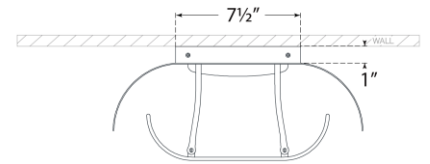

TEAR SHEET

Penumbra 10" Wide Sconce

Item # WS 2071PN/WHT

Designer: Windsor Smith

Height: 10.5"

Width: 15"

Extension: 6.75"

Backplate: 7.5" x 8.25" Rectangle

Finishes: BZ/L, BZ/WHT, HAB/L, HAB/WHT, PN/L, PN/WHT

Lightsource: Dedicated LED

Wattage: 15w (1800lm)

Weight: 7 Pounds

Note: UL Only

Top View

Side View

Front View