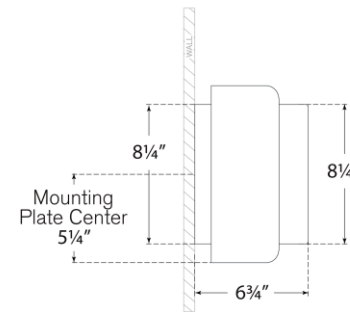

## Penumbra 10" Wide Sconce

Item # WS 2071BZ/L

Designer: Windsor Smith

Height: 10.5"

Width: 15"

Extension: 6.75"

Backplate: 7.5" x 8.25" Rectangle

Finishes: BZ/L, BZ/WHT, HAB/L, HAB/WHT, PN/L, PN/WHT

Lightsource: Dedicated LED

Wattage: 15w (1800lm)

Weight: 7 Pounds

Note: UL Only

Top View

Side View

Front View