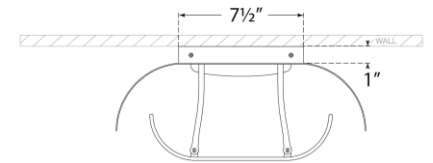

## Penumbra 10" Wide Sconce

Item # WS 2071BZ/L

Designer: Windsor Smith

Height: 10.5"

Width: 15"

Extension: 6.75"

Backplate: 7.5" x 8.25" Rectangle

Finishes: BZ/L, BZ/WHT, HAB/L, HAB/WHT, PN/L, PN/WHT

Lightsource: Dedicated LED

Wattage: 15w (1800lm)

Weight: 7 Pounds

Note: UL Only

Top View

Side View

Front View