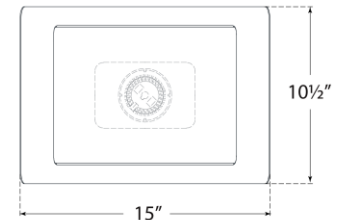

## Penumbra 10" Wide Sconce

Item # WS 2071BZ/L

Designer: Windsor Smith

Height: 10.5"

Width: 15"

Extension: 6.75"

Backplate: 7.5" x 8.25" Rectangle

Finishes: BZ/L, BZ/WHT, HAB/L, HAB/WHT, PN/L, PN/WHT

Lightsource: Dedicated LED

Wattage: 15w (1800lm)

Weight: 7 Pounds

Note: UL Only

Top View

Side View

Front View