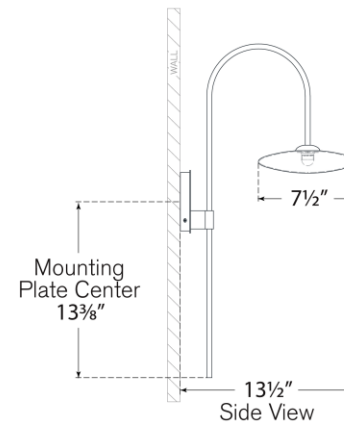

TEAR SHEET

Calvino Arched Single Sconce

Item # S 2692HAB-CG

Designer: Ian K. Fowler

Height: 25.25"

Width: 7.5"

Extension: 13.5"

Backplate: 4.25" Round

Finishes: AI/HAB, HAB, PN

Glass Options: CG

Socket: Dedicated LED

Wattage: 3w (300lm)

Weight: 3 Pounds

Note: UL Only

Top View

Side View

Front View