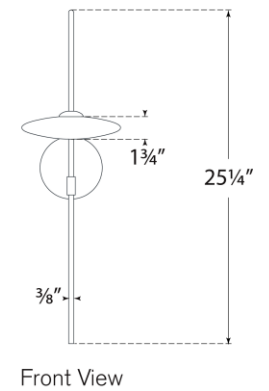

TEAR SHEET

Calvino Arched Single Sconce

Item # S 2692HAB-CG

Designer: Ian K. Fowler

Height: 25.25"

Width: 7.5"

Extension: 13.5"

Backplate: 4.25" Round

Finishes: AI/HAB, HAB, PN

Glass Options: CG

Socket: Dedicated LED

Wattage: 3w (300lm)

Weight: 3 Pounds

Note: UL Only

Top View

Side View