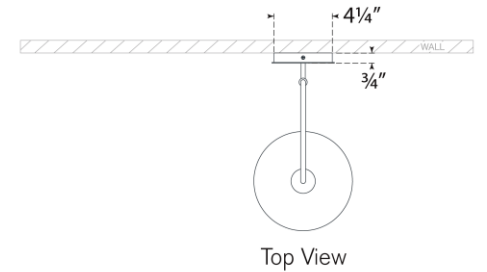

TEAR SHEET

Calvino Arched Single Sconce

Item # S 2692HAB-CG

Designer: Ian K. Fowler

Height: 25.25"

Width: 7.5"

Extension: 13.5"

Backplate: 4.25" Round

Finishes: AI/HAB, HAB, PN

Glass Options: CG

Socket: Dedicated LED

Wattage: 3w (300lm)

Weight: 3 Pounds

Note: UL Only

Top View

Side View

Front View