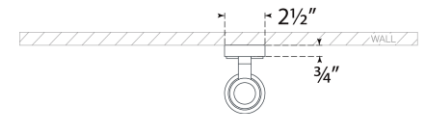

## Chadwell 25" Sconce

Item # RL 2687BZ-WG

Designer: Ralph Lauren

Height: 24.5"

Width: 2.5"

Extension: 4.25"

Backplate: 2.5" x 22" Rectangle

Finishes: BZ, NB, PN

Glass Options: Glass

Socket: Dedicated LED

Wattage: 15w (1800lm)

Weight: 7 Pounds

Note: UL Only | Requires Smaller Outlet Box

Top View

Side View

Front View