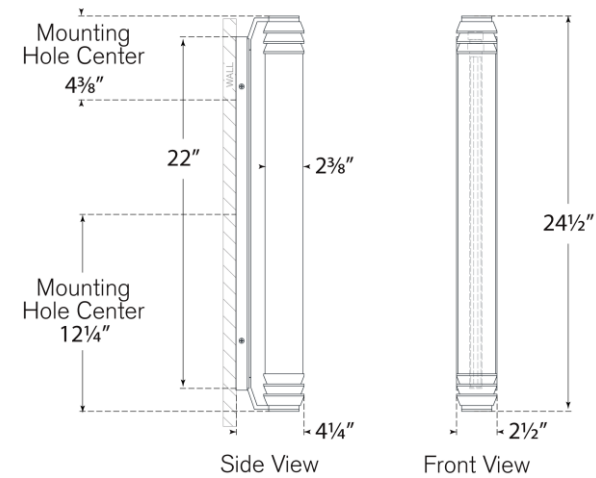

## Chadwell 25" Sconce

Item # RL 2687BZ-WG

Designer: Ralph Lauren

Height: 24.5"

Width: 2.5"

Extension: 4.25"

Backplate: 2.5" x 22" Rectangle

Finishes: BZ, NB, PN

Glass Options: Glass

Socket: Dedicated LED

Wattage: 15w (1800lm)

Weight: 7 Pounds

Note: UL Only | Requires Smaller Outlet Box

Top View

Side View

Front View