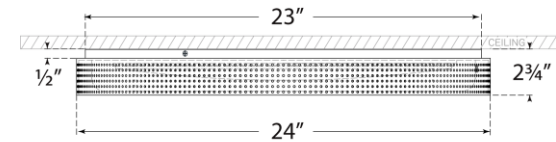

TEAR SHEET

Precision 24" Round Flush Mount

Item # KW 4083BZ-WG

Designer: Kelly Wearstler

Height: 2.75"

Width: 24"

Canopy: 23" Round

Finishes: AB, BZ, PN

Glass Options: WG

Socket: Dedicated LED

Wattage: 35w (4200lm)

Weight: 34 Pounds

Note: UL Only

Front View

Bottom View