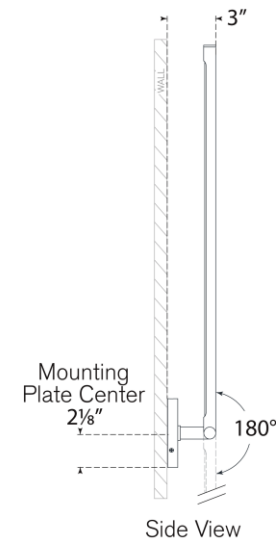

TEAR SHEET

Cona Large Sconce

Item # KW 2760BZ

Designer: Kelly Wearstler

Height: 26.25"

Width: 4.25" - 26.25"

Extension: 3" - 26.75"

Backplate: 4.25" Round

Finishes: AB, BZ, PN

Socket: Dedicated LED

Wattage: 12w (1400lm)

Weight: 2 Pounds

Note: UL Only | Ceiling or Wall Mount

Top View

Side View

Front View