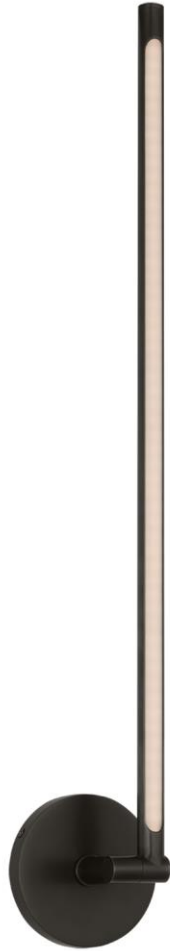

TEAR SHEET

Cona Large Sconce

Item # KW 2760BZ

Designer: Kelly Wearstler

Height: 26.25"

Width: 4.25" - 26.25"

Extension: 3" - 26.75"

Backplate: 4.25" Round

Finishes: AB, BZ, PN

Socket: Dedicated LED

Wattage: 12w (1400lm)

Weight: 2 Pounds

Note: UL Only | Ceiling or Wall Mount

Top View

Side View

Front View