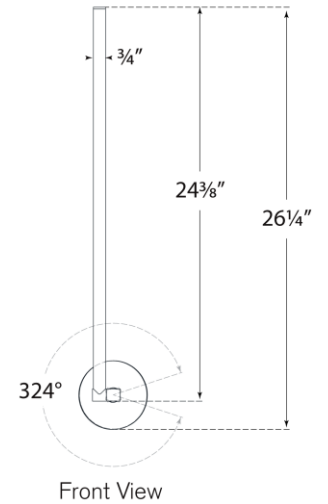

TEAR SHEET

Cona Large Sconce

Item # KW 2760BZ

Designer: Kelly Wearstler

Height: 26.25"

Width: 4.25" - 26.25"

Extension: 3" - 26.75"

Backplate: 4.25" Round

Finishes: AB, BZ, PN

Socket: Dedicated LED

Wattage: 12w (1400lm)

Weight: 2 Pounds

Note: UL Only | Ceiling or Wall Mount

Top View

Side View

Front View