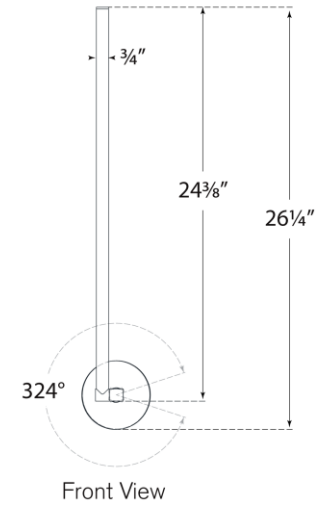

## Cona Large Sconce

Item # KW 2760AB

Designer: Kelly Wearstler

Height: 26.25"

Width: 4.25" - 26.25"

Extension: 3" - 26.75"

Backplate: 4.25" Round

Finishes: AB, BZ, PN

Socket: Dedicated LED

Wattage: 12w (1400lm)

Weight: 2 Pounds

Note: UL Only | Ceiling or Wall Mount

Top View

Side View

Front View