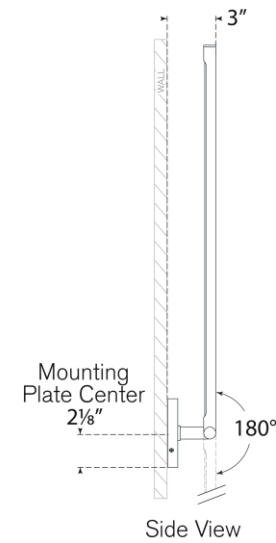

## Cona Large Sconce

Item # KW 2760AB

Designer: Kelly Wearstler

Height: 26.25"

Width: 4.25" - 26.25"

Extension: 3" - 26.75"

Backplate: 4.25" Round

Finishes: AB, BZ, PN

Socket: Dedicated LED

Wattage: 12w (1400lm)

Weight: 2 Pounds

Note: UL Only | Ceiling or Wall Mount

Top View

Side View

Front View