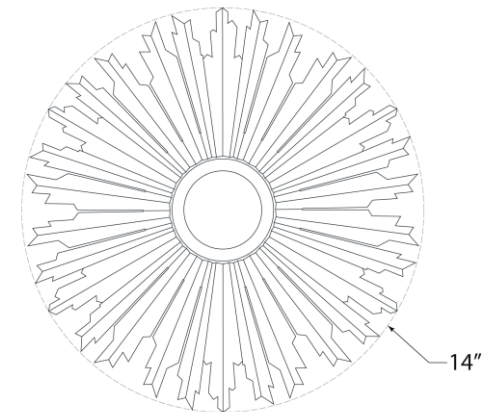

## Claymore 14in Flush Mount

Item # CHC 4403GI

Designer: Chapman & Myers

Height: 2"

Width: 13.75"

Canopy: 5.5" Round

Finishes: BSL, GI

Glass Options: WG

Socket: Dedicated LED

Wattage: 12w (1440lm)

Weight: 4 Pounds

Front View

Bottom View