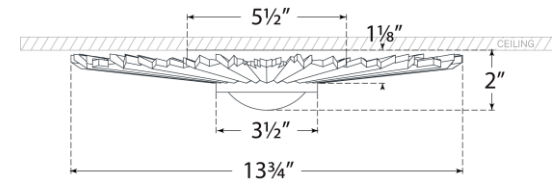

## Claymore 14in Flush Mount

Item # CHC 4403GI

Designer: Chapman & Myers

Height: 2"

Width: 13.75"

Canopy: 5.5" Round

Finishes: BSL, GI

Glass Options: WG

Socket: Dedicated LED

Wattage: 12w (1440lm)

Weight: 4 Pounds

Front View

Bottom View